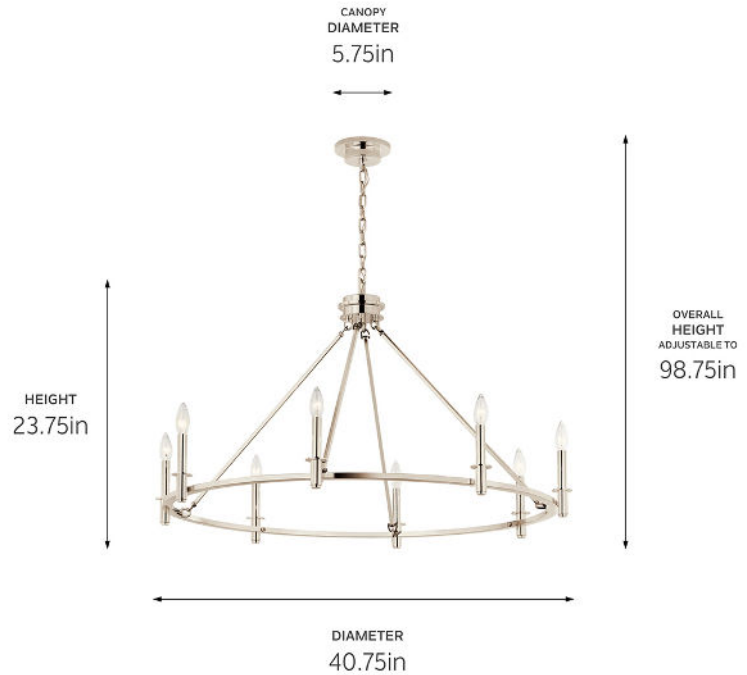

SPECIFICATIONS

Certifications/Qualifications

ADA Compliant	No
Prop65	No
Location Rating	Dry
	kichler.com/warranty

Dimensions

Height	23.75"
Overall Height	98.75"
Weight	12.87 LBS
Canopy Width	5.75"
Canopy Depth	1.5"
Chain/Stem Length	72"

Electrical

Input Voltage	120 V

Light Source

Light Source	Bulb
Lamp Included	Not Included
# Of Bulbs/LED Modules	8
Max Or Nominal Watt	60 W
Lamp Type	B
Socket Type	E12 (Candelabra)
Dimmable	Yes

Mounting/Installation

Interior/Exterior	Interior Product
Mounting Weight	12.87 LBS
Lead Wire Length	144
Wire Connectors	Wire Nuts

FIXTURE ATTRIBUTES

Housing/Glass

Primary Material	Steel
Shade Included	No
Max Stem Tilt	90 °

Product/Ordering Information

SKU	52706PN
Finish	Polished Nickel
UPC	783927046848

Finishes

- Black
- Champagne Bronze™
- Polished Nickel