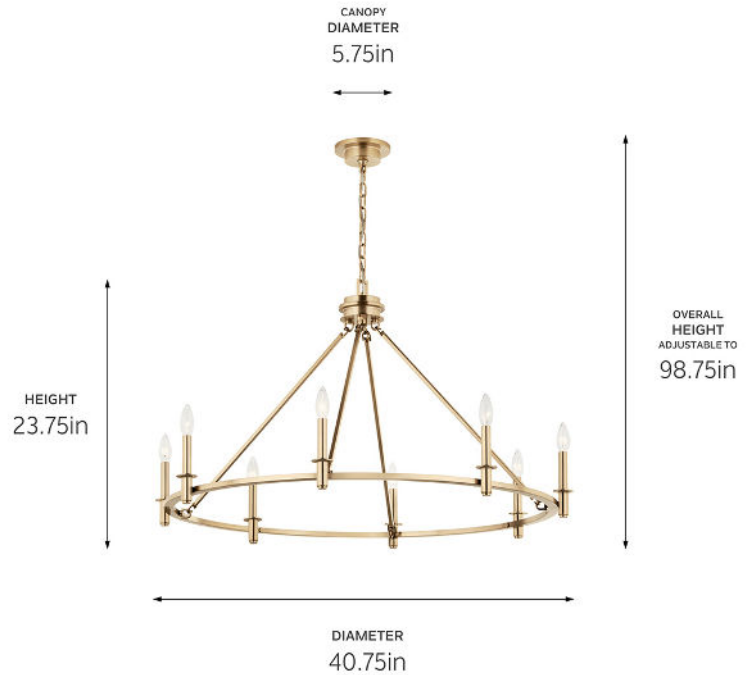

SPECIFICATIONS

Certifications/Qualifications

ADA Compliant	No
Prop65	Yes
Location Rating	Dry
	kichler.com/warranty

Dimensions

Height	23.75"
Overall Height	98.75"
Weight	12.87 LBS
Canopy Width	5.75"
Canopy Depth	1.5"
Chain/Stem Length	72"

Electrical

Input Voltage	120 V

Light Source

Light Source	Bulb
Lamp Included	Not Included
# Of Bulbs/LED Modules	8
Max Or Nominal Watt	60 W
Lamp Type	B
Socket Type	E12 (Candelabra)
Dimmable	Yes

Mounting/Installation

Interior/Exterior	Interior Product
Mounting Weight	12.87 LBS
Lead Wire Length	144
Wire Connectors	Wire Nuts

FIXTURE ATTRIBUTES

Housing/Glass

Primary Material	Steel
Shade Included	No
Max Stem Tilt	90 °

Product/Ordering Information

SKU	52706CPZ
Finish	Champagne Bronze™
UPC	783927046855

Finishes

- Black
- Champagne Bronze™
- Polished Nickel