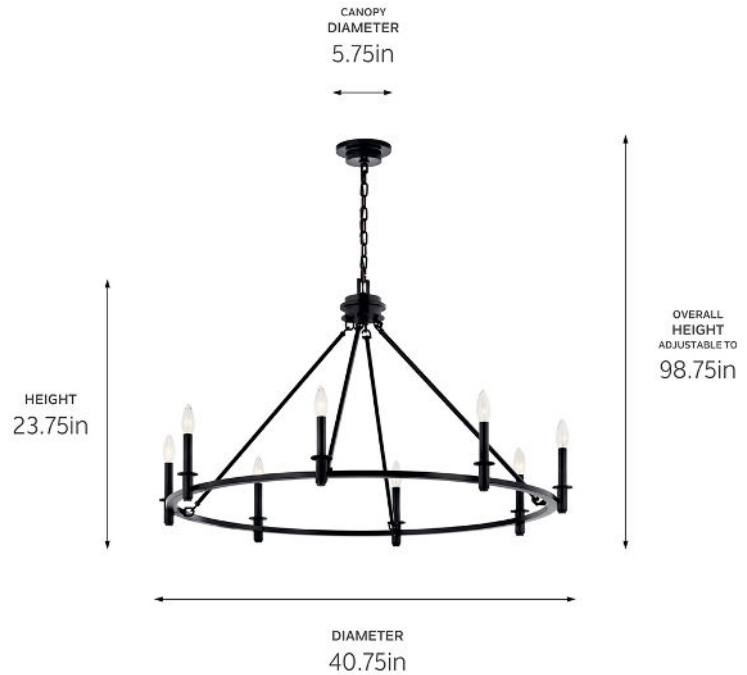

SPECIFICATIONS

Certifications/Qualifications

ADA Compliant	No
Prop65	No
Location Rating	Dry kichler.com/warranty

Dimensions

Height	23.75"
Overall Height	98.75"
Weight	12.87 LBS
Canopy Width	5.75"
Canopy Depth	1.5"
Chain/Stem Length	72"

Electrical

Input Voltage	120 V

Light Source

Light Source	Bulb
Lamp Included	Not Included
# Of Bulbs/LED Modules	8
Max Or Nominal Watt	60 W
Lamp Type	B
Socket Type	E12 (Candelabra)
Dimmable	Yes

Mounting/Installation

Interior/Exterior	Interior Product
Mounting Weight	12.87 LBS
Lead Wire Length	144
Wire Connectors	Wire Nuts

FIXTURE ATTRIBUTES

Housing/Glass

Primary Material	Steel
Shade Included	No
Max Stem Tilt	90 °

Product/Ordering Information

SKU	52706BK
Finish	Black
UPC	783927046831

Finishes

- Black
- Champagne Bronze™
- Polished Nickel