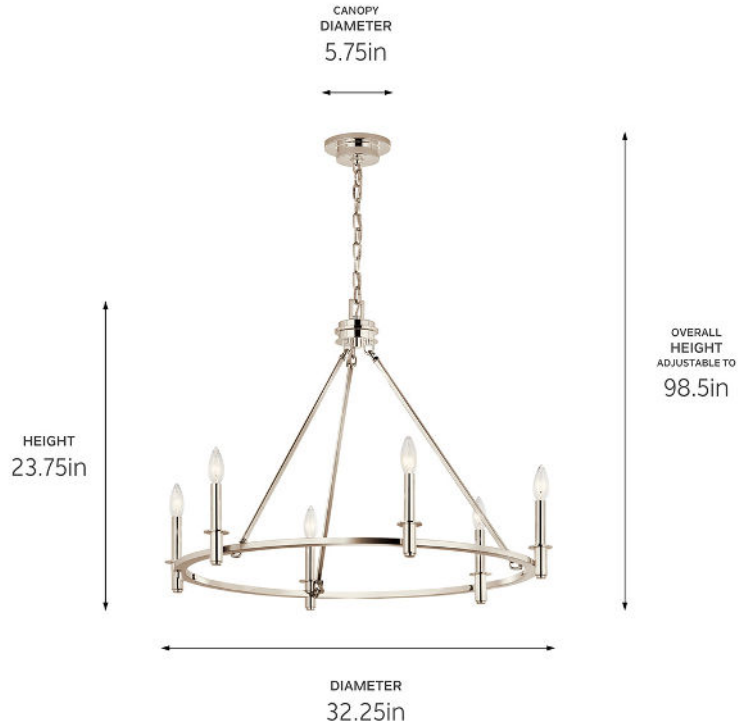

SPECIFICATIONS

Certifications/Qualifications

ADA Compliant	No
Prop65	No
Location Rating	Dry
	kichler.com/warranty

Dimensions

Height	23.75"
Overall Height	98.5"
Weight	10.34 LBS
Canopy Width	5.75"
Canopy Depth	1.5"
Chain/Stem Length	72"

Electrical

Input Voltage	120 V

Light Source

Light Source	Bulb
Lamp Included	Not Included
# Of Bulbs/LED Modules	6
Max Or Nominal Watt	60 W
Lamp Type	B
Socket Type	E12 (Candelabra)
Dimmable	Yes

Mounting/Installation

Interior/Exterior	Interior Product
Mounting Weight	10.34 LBS
Lead Wire Length	144
Wire Connectors	Wire Nuts

FIXTURE ATTRIBUTES

Housing/Glass

Primary Material	Steel
Shade Included	No
Max Stem Tilt	90 °

Product/Ordering Information

SKU	52705PN
Finish	Polished Nickel
UPC	783927046886

Finishes

- Black
- Champagne Bronze™
- Polished Nickel