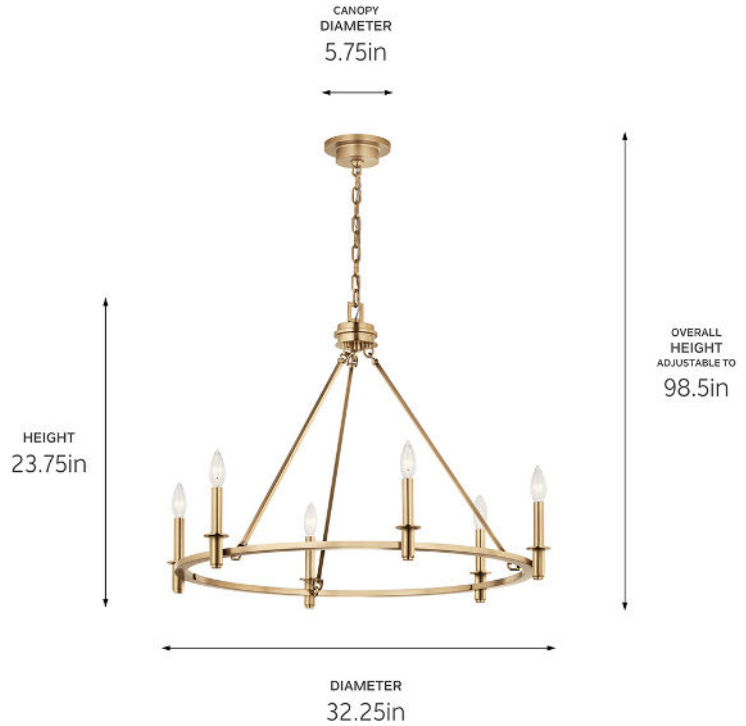

SPECIFICATIONS

Certifications/Qualifications

ADA Compliant	No
Prop65	Yes
Location Rating	Dry
	kichler.com/warranty

Dimensions

Height	23.75"
Overall Height	98.5"
Weight	10.34 LBS
Canopy Width	5.75"
Canopy Depth	1.5"
Chain/Stem Length	72"

Electrical

Input Voltage	120 V

Light Source

Light Source	Bulb
Lamp Included	Not Included
# Of Bulbs/LED Modules	6
Max Or Nominal Watt	60 W
Lamp Type	B
Socket Type	E12 (Candelabra)
Dimmable	Yes

Mounting/Installation

Interior/Exterior	Interior Product
Mounting Weight	10.34 LBS
Lead Wire Length	144
Wire Connectors	Wire Nuts

FIXTURE ATTRIBUTES

Housing/Glass

Primary Material	Steel
Shade Included	No
Max Stem Tilt	90 °

Product/Ordering Information

SKU	52705CPZ
Finish	Champagne Bronze™
UPC	783927046879

Finishes

- Black
- Champagne Bronze™
- Polished Nickel