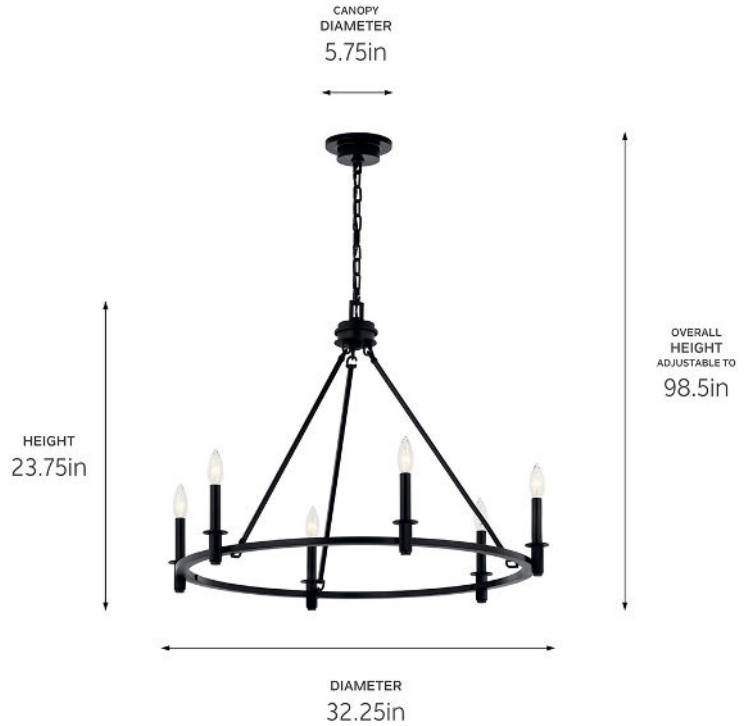

SPECIFICATIONS

Certifications/Qualifications

ADA Compliant	No
Prop65	No
Location Rating	Dry
	kichler.com/warranty

Dimensions

Height	23.75"
Overall Height	98.5"
Weight	10.34 LBS
Canopy Width	5.75"
Canopy Depth	1.5"
Chain/Stem Length	72"

Electrical

Input Voltage	120 V

Light Source

Light Source	Bulb
Lamp Included	Not Included
# Of Bulbs/LED Modules	6
Max Or Nominal Watt	60 W
Lamp Type	B
Socket Type	E12 (Candelabra)
Dimmable	Yes

Mounting/Installation

Interior/Exterior	Interior Product
Mounting Weight	10.34 LBS
Lead Wire Length	144
Wire Connectors	Wire Nuts

FIXTURE ATTRIBUTES

Housing/Glass

Primary Material	Steel
Shade Included	No
Max Stem Tilt	90 °

Product/Ordering Information

SKU	52705BK
Finish	Black
UPC	783927046862

Finishes

- Black
- Champagne Bronze™
- Polished Nickel