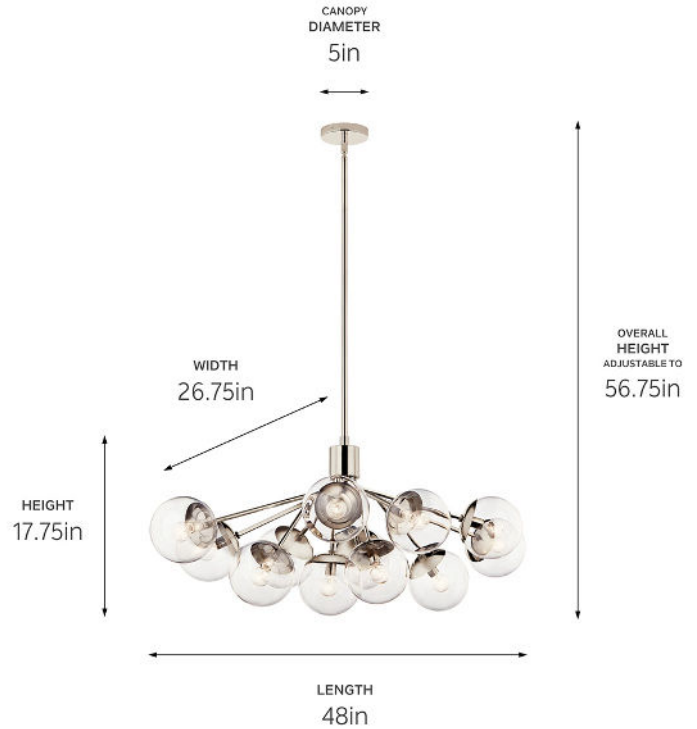

SPECIFICATIONS

Certifications/Qualifications

ADA Compliant	No
Prop65	No
Location Rating	Dry kichler.com/warranty

Dimensions

Height	17.75"
Overall Height	56.75"
Length	48"
Width	26.75"
Weight	20.2 LBS
Canopy Width	5"
Canopy Depth	1"

Electrical

Input Voltage	120 V

Light Source

Light Source	Bulb
Lamp Included	Not Included
# Of Bulbs/LED Modules	12
Max Or Nominal Watt	40 W
Lamp Type	B
Socket Type	E12 (Candelabra)
Dimmable	Yes

Mounting/Installation

Interior/Exterior	Interior Product
Mounting Weight	9.88 LBS
Lead Wire Length	144
Wire Connectors	Wire Nuts

FIXTURE ATTRIBUTES

Housing/Glass

Primary Material	Steel
Shade Included	No
Shade Dimensions	6.50 DIA
Max Stem Tilt	90 °

Product/Ordering Information

SKU	52703PNCLR
Finish	Polished Nickel
UPC	783927046817

Finishes

- Black
- Black
- Champagne Bronze™
- Champagne Bronze™
- Polished Nickel
- Polished Nickel