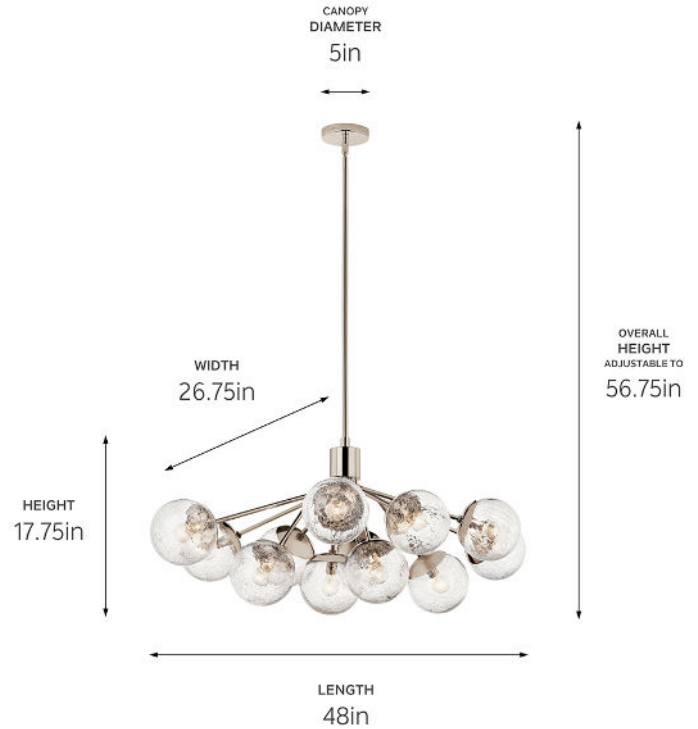

SPECIFICATIONS

Certifications/Qualifications

ADA Compliant	No
Prop65	No
Location Rating	Dry
	kichler.com/warranty

Dimensions

Height	17.75"
Overall Height	56.75"
Length	48"
Width	26.75"
Weight	26.5 LBS
Canopy Width	5"
Canopy Depth	1"

Electrical

Input Voltage	120 V

Light Source

Light Source	Bulb
Lamp Included	Not Included
# Of Bulbs/LED Modules	12
Max Or Nominal Watt	40 W
Lamp Type	B
Socket Type	E12 (Candelabra)
Dimmable	Yes

Mounting/Installation

Interior/Exterior	Interior Product
Mounting Weight	9.7 LBS
Lead Wire Length	144
Wire Connectors	Wire Nuts

FIXTURE ATTRIBUTES

Housing/Glass

Primary Material	Steel
Shade Included	No
Shade Dimensions	6.50 DIA
Max Stem Tilt	90 °

Product/Ordering Information

SKU	52703PN
Finish	Polished Nickel
UPC	783927046695

Finishes

- Black
- Black
- Champagne Bronze™
- Champagne Bronze™
- Polished Nickel
- Polished Nickel