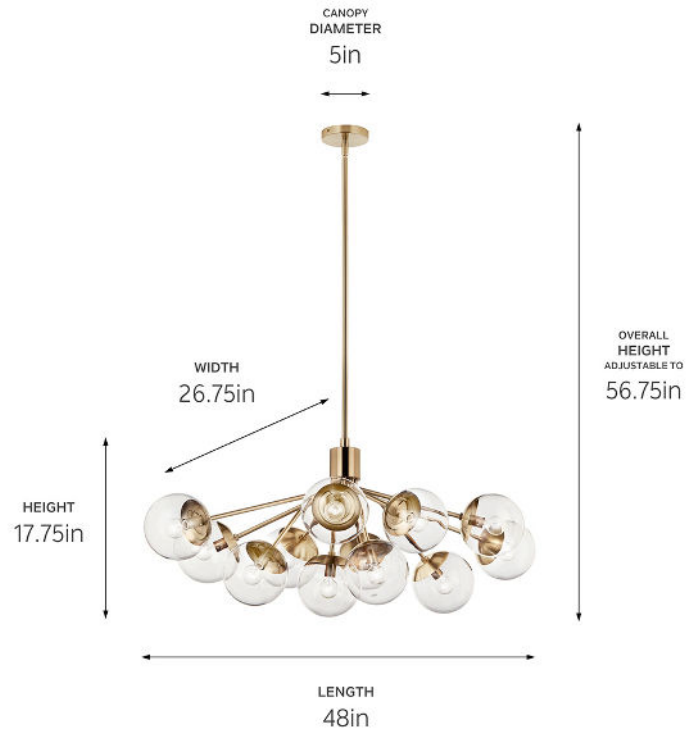

SPECIFICATIONS

Certifications/Qualifications

ADA Compliant	No
Prop65	Yes
Location Rating	Dry kichler.com/warranty

Dimensions

Height	17.75"
Overall Height	56.75"
Length	48"
Width	26.75"
Weight	20.2 LBS
Canopy Width	5"
Canopy Depth	1"

Electrical

Input Voltage	120 V

Light Source

Light Source	Bulb
Lamp Included	Not Included
# Of Bulbs/LED Modules	12
Max Or Nominal Watt	40 W
Lamp Type	B
Socket Type	E12 (Candelabra)
Dimmable	Yes

Mounting/Installation

Interior/Exterior	Interior Product
Mounting Weight	9.88 LBS
Lead Wire Length	144
Wire Connectors	Wire Nuts

FIXTURE ATTRIBUTES

Housing/Glass

Primary Material	Steel
Shade Included	No
Shade Dimensions	6.50 DIA
Max Stem Tilt	90 °

Product/Ordering Information

SKU	52703CPZCLR
Finish	Champagne Bronze™
UPC	783927046824

Finishes

- Black
- Black
- Champagne Bronze™
- Champagne Bronze™
- Polished Nickel
- Polished Nickel