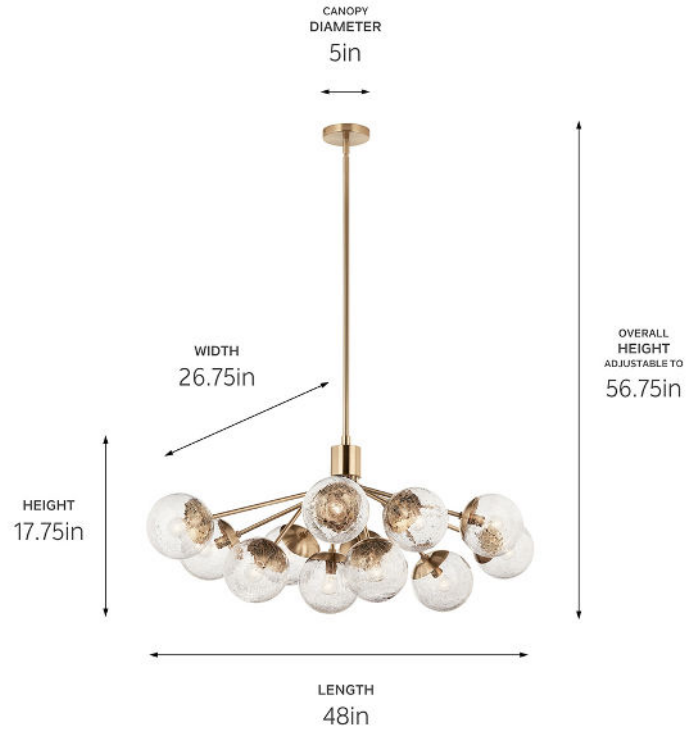

SPECIFICATIONS

Certifications/Qualifications

ADA Compliant	No
Prop65	Yes
Location Rating	Dry kichler.com/warranty

Dimensions

Height	17.75"
Overall Height	56.75"
Length	48"
Width	26.75"
Weight	26.5 LBS
Canopy Width	5"
Canopy Depth	1"

Electrical

Input Voltage	120 V

Light Source

Light Source	Bulb
Lamp Included	Not Included
# Of Bulbs/LED Modules	12
Max Or Nominal Watt	40 W
Lamp Type	B
Socket Type	E12 (Candelabra)
Dimmable	Yes

Mounting/Installation

Interior/Exterior	Interior Product
Mounting Weight	9.7 LBS
Lead Wire Length	144
Wire Connectors	Wire Nuts

FIXTURE ATTRIBUTES

Housing/Glass

Primary Material	Steel
Shade Included	No
Shade Dimensions	6.50 DIA
Max Stem Tilt	90 °

Product/Ordering Information

SKU	52703CPZ
Finish	Champagne Bronze™
UPC	783927046701

Finishes

- Black
- Black
- Champagne Bronze™
- Champagne Bronze™
- Polished Nickel
- Polished Nickel