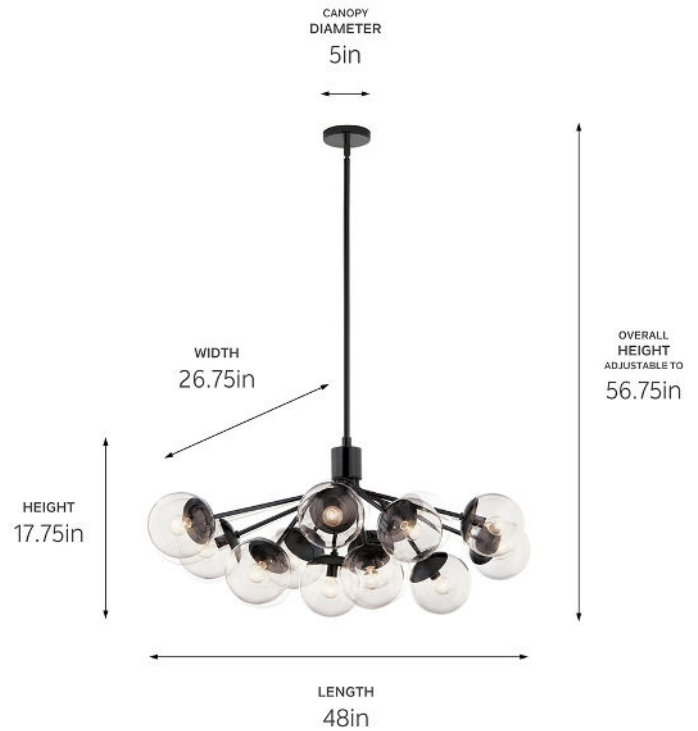

SPECIFICATIONS

Certifications/Qualifications

ADA Compliant	No
Prop65	No
Location Rating	Dry kichler.com/warranty

Dimensions

Height	17.75"
Overall Height	56.75"
Length	48"
Width	26.75"
Weight	20.2 LBS
Canopy Width	5"
Canopy Depth	1"

Electrical

Input Voltage	120 V

Light Source

Light Source	Bulb
Lamp Included	Not Included
# Of Bulbs/LED Modules	12
Max Or Nominal Watt	40 W
Lamp Type	B
Socket Type	E12 (Candelabra)
Dimmable	Yes

Mounting/Installation

Interior/Exterior	Interior Product
Mounting Weight	9.88 LBS
Lead Wire Length	144
Wire Connectors	Wire Nuts

FIXTURE ATTRIBUTES

Housing/Glass

Primary Material	Steel
Shade Included	No
Shade Dimensions	6.50 DIA
Max Stem Tilt	90 °

Product/Ordering Information

SKU	52703BKCLR
Finish	Black
UPC	783927046800

Finishes

- Black
- Black
- Champagne Bronze™
- Champagne Bronze™
- Polished Nickel
- Polished Nickel