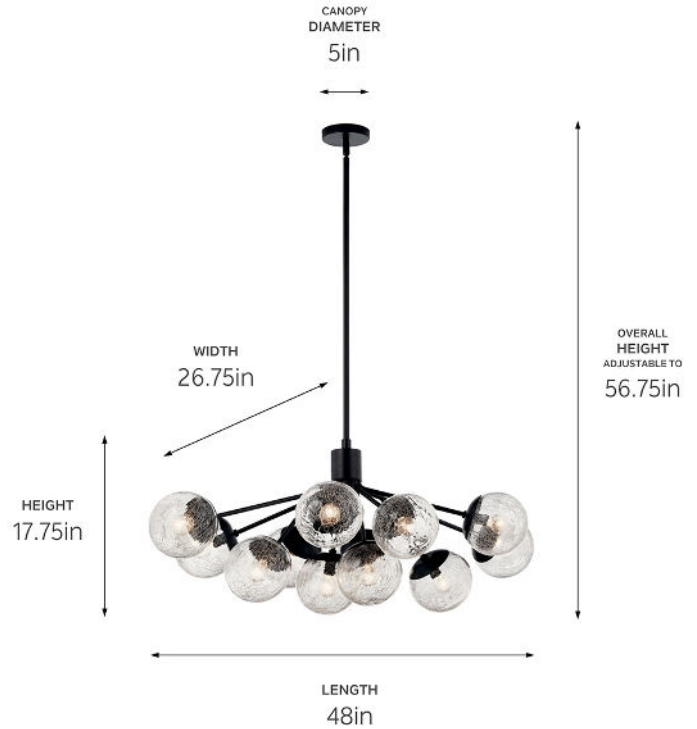

SPECIFICATIONS

Certifications/Qualifications

ADA Compliant	No
Prop65	No
Location Rating	Dry kichler.com/warranty

Dimensions

Height	17.75"
Overall Height	56.75"
Length	48"
Width	26.75"
Weight	26.5 LBS
Canopy Width	5"
Canopy Depth	1"

Electrical

Input Voltage	120 V

Light Source

Light Source	Bulb
Lamp Included	Not Included
# Of Bulbs/LED Modules	12
Max Or Nominal Watt	40 W
Lamp Type	B
Socket Type	E12 (Candelabra)
Dimmable	Yes

Mounting/Installation

Interior/Exterior	Interior Product
Mounting Weight	9.7 LBS
Lead Wire Length	144
Wire Connectors	Wire Nuts

FIXTURE ATTRIBUTES

Housing/Glass

Primary Material	Steel
Shade Included	No
Shade Dimensions	6.50 DIA
Max Stem Tilt	90 °

Product/Ordering Information

SKU	52703BK
Finish	Black
UPC	783927046688

Finishes

- Black
- Black
- Champagne Bronze™
- Champagne Bronze™
- Polished Nickel
- Polished Nickel