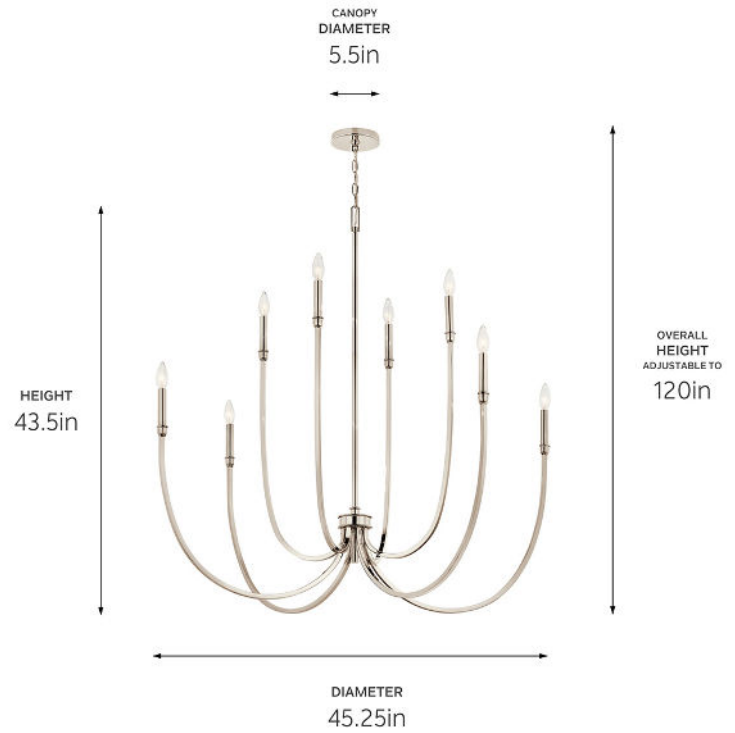

SPECIFICATIONS

Certifications/Qualifications

ADA Compliant	No
Prop65	No
Location Rating	Dry
	kichler.com/warranty

Dimensions

Height	43.5"
Overall Height	120"
Weight	9.92 LBS
Canopy Width	5.5"
Canopy Depth	1"
Chain/Stem Length	72"

Electrical

Input Voltage	120 V

Light Source

Light Source	Bulb
Lamp Included	Not Included
# Of Bulbs/LED Modules	8
Max Or Nominal Watt	60 W
Lamp Type	B
Socket Type	E12 (Candelabra)
Dimmable	Yes

Mounting/Installation

Interior/Exterior	Interior Product
Mounting Weight	9.92 LBS
Lead Wire Length	144
Wire Connectors	Wire Nuts

FIXTURE ATTRIBUTES

Housing/Glass

Primary Material	Steel
Shade Included	No
Max Stem Tilt	90 °

Product/Ordering Information

SKU	52699PN
Finish	Polished Nickel
UPC	783927046572

Finishes

- Black
- Champagne Bronze™
- Polished Nickel