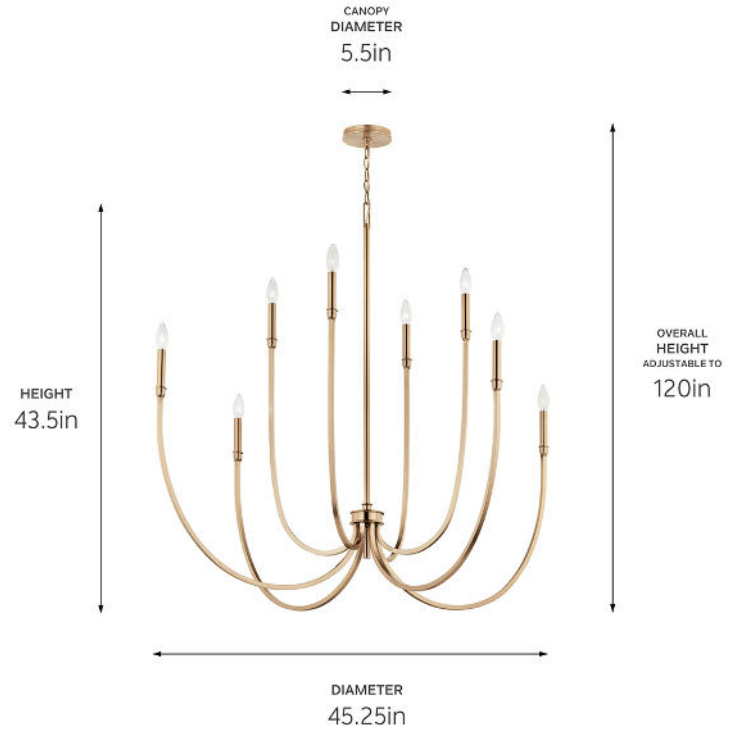

SPECIFICATIONS

Certifications/Qualifications

ADA Compliant	No
Prop65	Yes
Location Rating	Dry
	kichler.com/warranty

Dimensions

Height	43.5"
Overall Height	120"
Weight	9.92 LBS
Canopy Width	5.5"
Canopy Depth	1"
Chain/Stem Length	72"

Electrical

Input Voltage	120 V

Light Source

Light Source	Bulb
Lamp Included	Not Included
# Of Bulbs/LED Modules	8
Max Or Nominal Watt	60 W
Lamp Type	B
Socket Type	E12 (Candelabra)
Dimmable	Yes

Mounting/Installation

Interior/Exterior	Interior Product
Mounting Weight	9.92 LBS
Lead Wire Length	144
Wire Connectors	Wire Nuts

FIXTURE ATTRIBUTES

Housing/Glass

Primary Material	Steel
Shade Included	No
Max Stem Tilt	90 °

Product/Ordering Information

SKU	52699CPZ
Finish	Champagne Bronze™
UPC	783927046589

Finishes

- Black
- Champagne Bronze™
- Polished Nickel