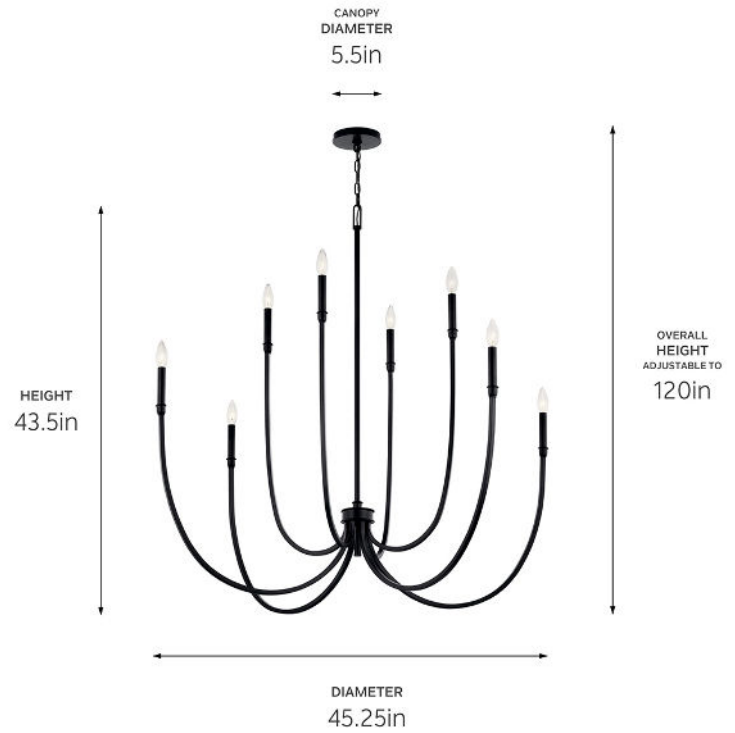

SPECIFICATIONS

Certifications/Qualifications

ADA Compliant	No
Prop65	No
Location Rating	Dry
	kichler.com/warranty

Dimensions

Height	43.5"
Overall Height	120"
Weight	9.92 LBS
Canopy Width	5.5"
Canopy Depth	1"
Chain/Stem Length	72"

Electrical

Input Voltage	120 V

Light Source

Light Source	Bulb
Lamp Included	Not Included
# Of Bulbs/LED Modules	8
Max Or Nominal Watt	60 W
Lamp Type	B
Socket Type	E12 (Candelabra)
Dimmable	Yes

Mounting/Installation

Interior/Exterior	Interior Product
Mounting Weight	9.92 LBS
Lead Wire Length	144
Wire Connectors	Wire Nuts

FIXTURE ATTRIBUTES

Housing/Glass

Primary Material	Steel
Shade Included	No
Max Stem Tilt	90 °

Product/Ordering Information

SKU	52699BK
Finish	Black
UPC	783927046565

Finishes

- Black
- Champagne Bronze™
- Polished Nickel