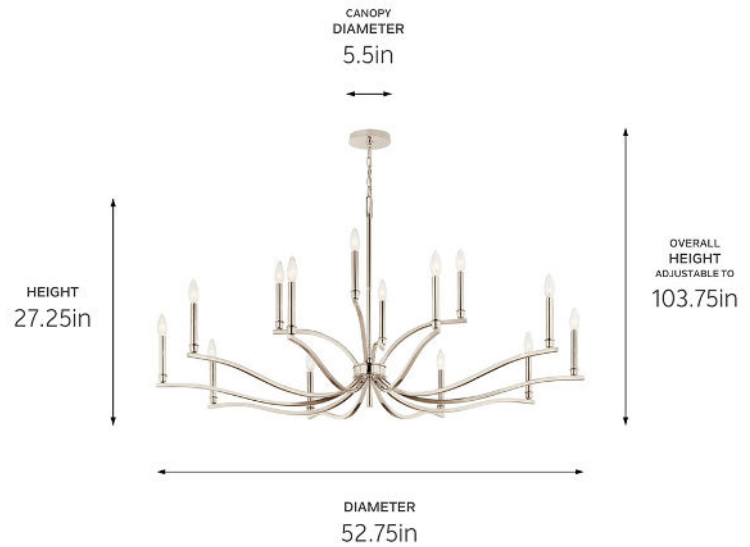

SPECIFICATIONS

Certifications/Qualifications

ADA Compliant	No
Prop65	No
Location Rating	Dry
	kichler.com/warranty

Dimensions

Height	27.25"
Overall Height	103.75"
Weight	13.55 LBS
Canopy Width	5.5"
Canopy Depth	1"
Chain/Stem Length	72"

Electrical

Input Voltage	120 V

Light Source

Light Source	Bulb
Lamp Included	Not Included
# Of Bulbs/LED Modules	14
Max Or Nominal Watt	60 W
Lamp Type	B
Socket Type	E12 (Candelabra)
Dimmable	Yes

Mounting/Installation

Interior/Exterior	Interior Product
Mounting Weight	13.55 LBS
Lead Wire Length	144
Wire Connectors	Wire Nuts

FIXTURE ATTRIBUTES

Housing/Glass

Primary Material	Steel
Shade Included	No
Max Stem Tilt	90 °

Product/Ordering Information

SKU	52698PN
Finish	Polished Nickel
UPC	783927046541

Finishes

- Black
- Champagne Bronze™
- Polished Nickel