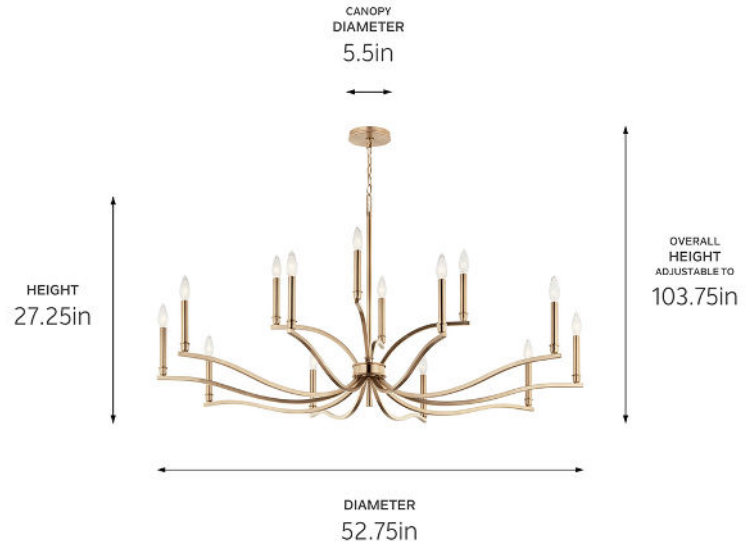

SPECIFICATIONS

Certifications/Qualifications

ADA Compliant	No
Prop65	Yes
Location Rating	Dry
	kichler.com/warranty

Dimensions

Height	27.25"
Overall Height	103.75"
Weight	13.55 LBS
Canopy Width	5.5"
Canopy Depth	1"
Chain/Stem Length	72"

Electrical

Input Voltage	120 V

Light Source

Light Source	Bulb
Lamp Included	Not Included
# Of Bulbs/LED Modules	14
Max Or Nominal Watt	60 W
Lamp Type	B
Socket Type	E12 (Candelabra)
Dimmable	Yes

Mounting/Installation

Interior/Exterior	Interior Product
Mounting Weight	13.55 LBS
Lead Wire Length	144
Wire Connectors	Wire Nuts

FIXTURE ATTRIBUTES

Housing/Glass

Primary Material	Steel
Shade Included	No
Max Stem Tilt	90 °

Product/Ordering Information

SKU	52698CPZ
Finish	Champagne Bronze™
UPC	783927046558

Finishes

- Black
- Champagne Bronze™
- Polished Nickel