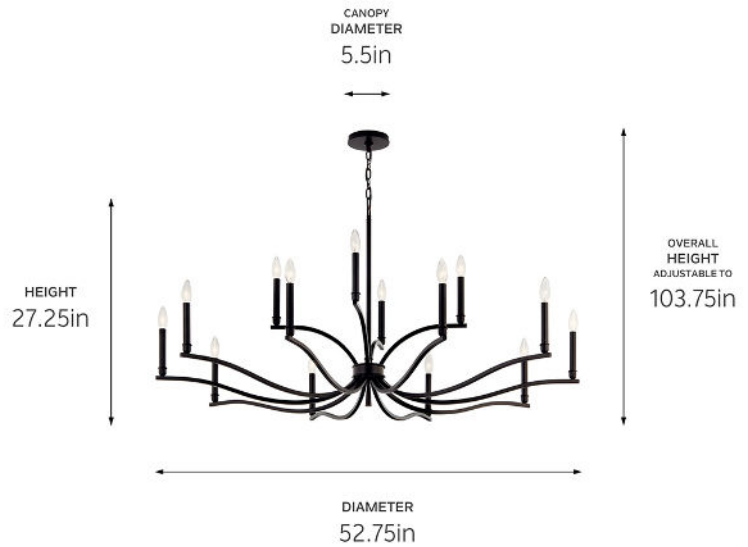

SPECIFICATIONS

Certifications/Qualifications

ADA Compliant	No
Prop65	No
Location Rating	Dry
	kichler.com/warranty

Dimensions

Height	27.25"
Overall Height	103.75"
Weight	13.55 LBS
Canopy Width	5.5"
Canopy Depth	1"
Chain/Stem Length	72"

Electrical

Input Voltage	120 V

Light Source

Light Source	Bulb
Lamp Included	Not Included
# Of Bulbs/LED Modules	14
Max Or Nominal Watt	60 W
Lamp Type	B
Socket Type	E12 (Candelabra)
Dimmable	Yes

Mounting/Installation

Interior/Exterior	Interior Product
Mounting Weight	13.55 LBS
Lead Wire Length	144
Wire Connectors	Wire Nuts

FIXTURE ATTRIBUTES

Housing/Glass

Primary Material	Steel
Shade Included	No
Max Stem Tilt	90 °

Product/Ordering Information

SKU	52698BK
Finish	Black
UPC	783927046534

Finishes

- Black
- Champagne Bronze™
- Polished Nickel