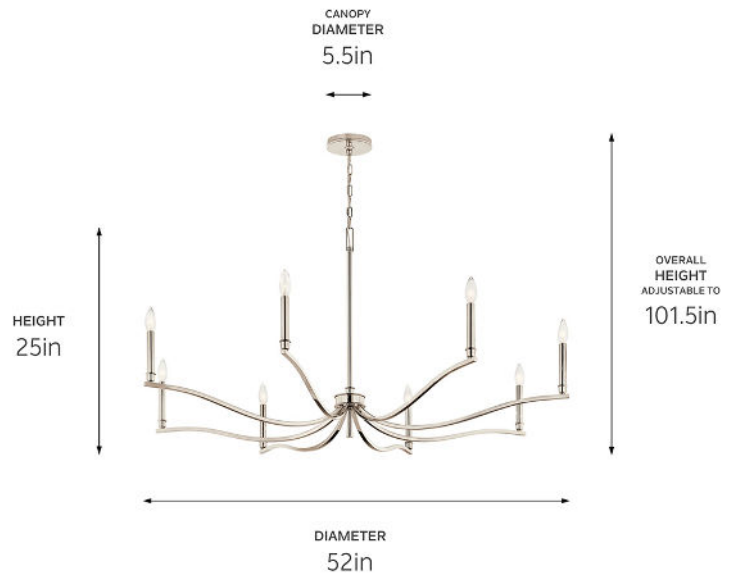

SPECIFICATIONS

Certifications/Qualifications

ADA Compliant	No
Prop65	No
Location Rating	Dry kichler.com/warranty

Dimensions

Height	25"
Overall Height	101.5"
Weight	9.44 LBS
Canopy Width	5.5"
Canopy Depth	1"
Chain/Stem Length	72"

Electrical

Input Voltage	120 V

Light Source

Light Source	Bulb
Lamp Included	Not Included
# Of Bulbs/LED Modules	8
Max Or Nominal Watt	60 W
Lamp Type	B
Socket Type	E12 (Candelabra)
Dimmable	Yes

Mounting/Installation

Interior/Exterior	Interior Product
Mounting Weight	9.44 LBS
Lead Wire Length	144
Wire Connectors	Wire Nuts

FIXTURE ATTRIBUTES

Housing/Glass

Primary Material	Steel
Shade Included	No
Max Stem Tilt	90 °

Product/Ordering Information

SKU	52697PN
Finish	Polished Nickel
UPC	783927046510

Finishes

- Black
- Champagne Bronze™
- Polished Nickel