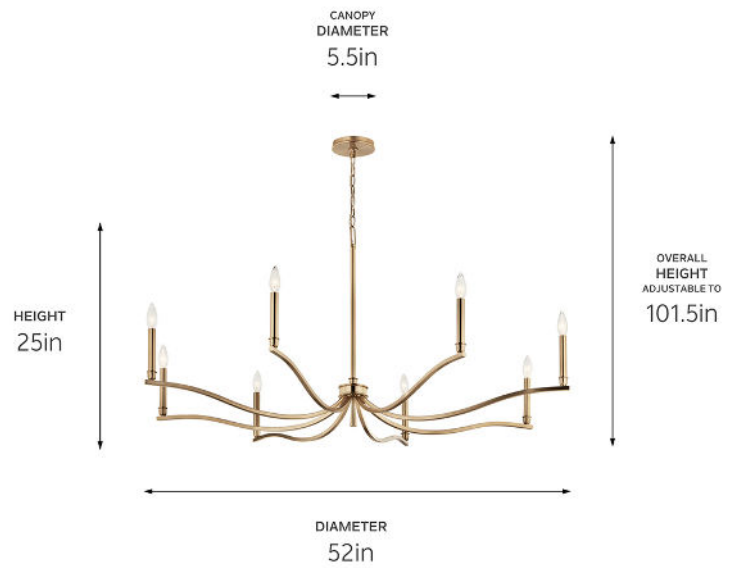

SPECIFICATIONS

Certifications/Qualifications

ADA Compliant	No
Prop65	Yes
Location Rating	Dry kichler.com/warranty

Dimensions

Height	25"
Overall Height	101.5"
Weight	9.44 LBS
Canopy Width	5.5"
Canopy Depth	1"
Chain/Stem Length	72"

Electrical

Input Voltage	120 V

Light Source

Light Source	Bulb
Lamp Included	Not Included
# Of Bulbs/LED Modules	8
Max Or Nominal Watt	60 W
Lamp Type	B
Socket Type	E12 (Candelabra)
Dimmable	Yes

Mounting/Installation

Interior/Exterior	Interior Product
Mounting Weight	9.44 LBS
Lead Wire Length	144
Wire Connectors	Wire Nuts

FIXTURE ATTRIBUTES

Housing/Glass

Primary Material	Steel
Shade Included	No
Max Stem Tilt	90 °

Product/Ordering Information

SKU	52697CPZ
Finish	Champagne Bronze™
UPC	783927046527

Finishes

- Black
- Champagne Bronze™
- Polished Nickel