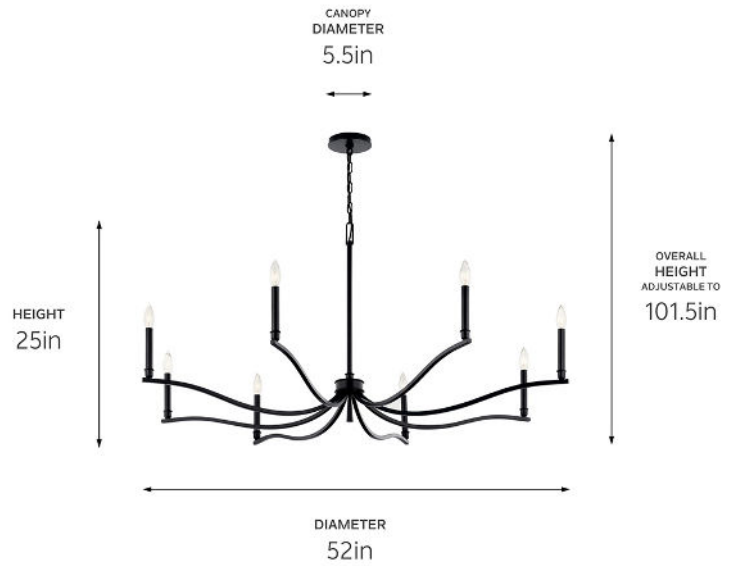

SPECIFICATIONS

Certifications/Qualifications

ADA Compliant	No
Prop65	No
Location Rating	Dry kichler.com/warranty

Dimensions

Height	25"
Overall Height	101.5"
Weight	9.44 LBS
Canopy Width	5.5"
Canopy Depth	1"
Chain/Stem Length	72"

Electrical

Input Voltage	120 V

Light Source

Light Source	Bulb
Lamp Included	Not Included
# Of Bulbs/LED Modules	8
Max Or Nominal Watt	60 W
Lamp Type	B
Socket Type	E12 (Candelabra)
Dimmable	Yes

Mounting/Installation

Interior/Exterior	Interior Product
Mounting Weight	9.44 LBS
Lead Wire Length	144
Wire Connectors	Wire Nuts

FIXTURE ATTRIBUTES

Housing/Glass

Primary Material	Steel
Shade Included	No
Max Stem Tilt	90 °

Product/Ordering Information

SKU	52697BK
Finish	Black
UPC	783927046503

Finishes

- Black
- Champagne Bronze™
- Polished Nickel