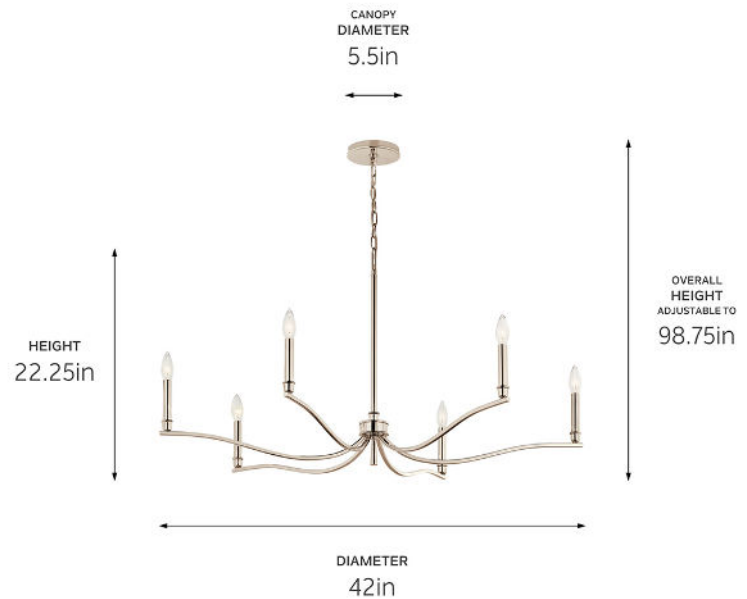

SPECIFICATIONS

Certifications/Qualifications

ADA Compliant	No
Prop65	No
Location Rating	Dry kichler.com/warranty

Dimensions

Height	22.25"
Overall Height	98.75"
Weight	5.96 LBS
Canopy Width	5.5"
Canopy Depth	1"
Chain/Stem Length	72"

Electrical

Input Voltage	120 V

Light Source

Light Source	Bulb
Lamp Included	Not Included
# Of Bulbs/LED Modules	6
Max Or Nominal Watt	60 W
Lamp Type	B
Socket Type	E12 (Candelabra)
Dimmable	Yes

Mounting/Installation

Interior/Exterior	Interior Product
Mounting Weight	5.96 LBS
Lead Wire Length	144
Wire Connectors	Wire Nuts

FIXTURE ATTRIBUTES

Housing/Glass

Primary Material	Steel
Shade Included	No
Max Stem Tilt	90 °

Product/Ordering Information

SKU	52696PN
Finish	Polished Nickel
UPC	783927046459

Finishes

- Black
- Champagne Bronze™
- Polished Nickel