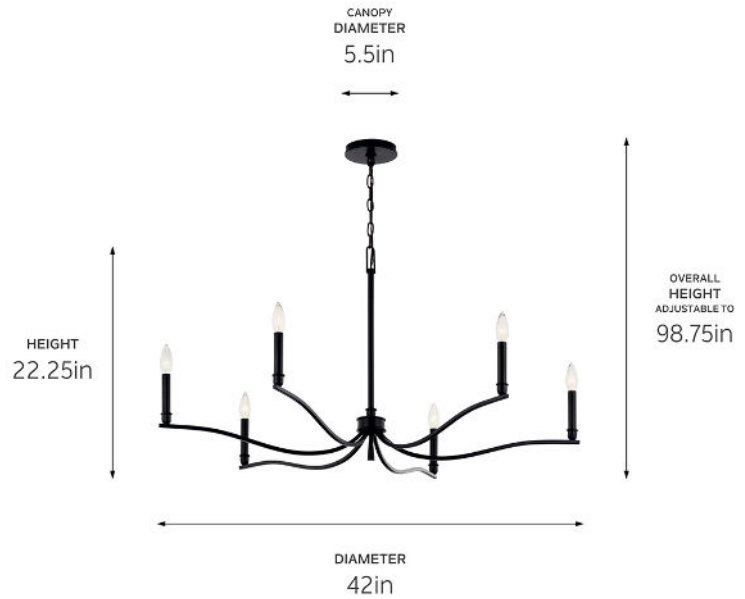

SPECIFICATIONS

Certifications/Qualifications

ADA Compliant	No
Prop65	No
Location Rating	Dry kichler.com/warranty

Dimensions

Height	22.25"
Overall Height	98.75"
Weight	5.96 LBS
Canopy Width	5.5"
Canopy Depth	1"
Chain/Stem Length	72"

Electrical

Input Voltage	120 V

Light Source

Light Source	Bulb
Lamp Included	Not Included
# Of Bulbs/LED Modules	6
Max Or Nominal Watt	60 W
Lamp Type	B
Socket Type	E12 (Candelabra)
Dimmable	Yes

Mounting/Installation

Interior/Exterior	Interior Product
Mounting Weight	5.96 LBS
Lead Wire Length	144
Wire Connectors	Wire Nuts

FIXTURE ATTRIBUTES

Housing/Glass

Primary Material	Steel
Shade Included	No
Max Stem Tilt	90 °

Product/Ordering Information

SKU	52696BK
Finish	Black
UPC	783927046442

Finishes

- Black
- Champagne Bronze™
- Polished Nickel