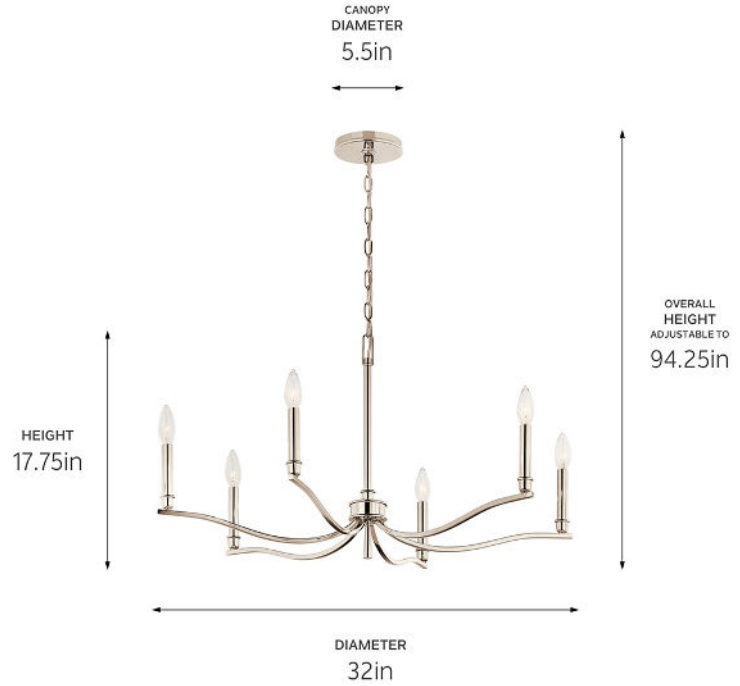

SPECIFICATIONS

Certifications/Qualifications

ADA Compliant	No
Prop65	No
Location Rating	Dry
	kichler.com/warranty

Dimensions

Height	17.75"
Overall Height	94.25"
Weight	5.37 LBS
Canopy Width	5.5"
Canopy Depth	1"
Chain/Stem Length	72"

Electrical

Input Voltage	120 V

Light Source

Light Source	Bulb
Lamp Included	Not Included
# Of Bulbs/LED Modules	6
Max Or Nominal Watt	60 W
Lamp Type	B
Socket Type	E12 (Candelabra)
Dimmable	Yes

Mounting/Installation

Interior/Exterior	Interior Product
Mounting Weight	5.37 LBS
Lead Wire Length	144
Wire Connectors	Wire Nuts

FIXTURE ATTRIBUTES

Housing/Glass

Primary Material	Steel
Shade Included	No
Max Stem Tilt	90 °

Product/Ordering Information

SKU	52695PN
Finish	Polished Nickel
UPC	783927046480

Finishes

- Black
- Champagne Bronze™
- Polished Nickel