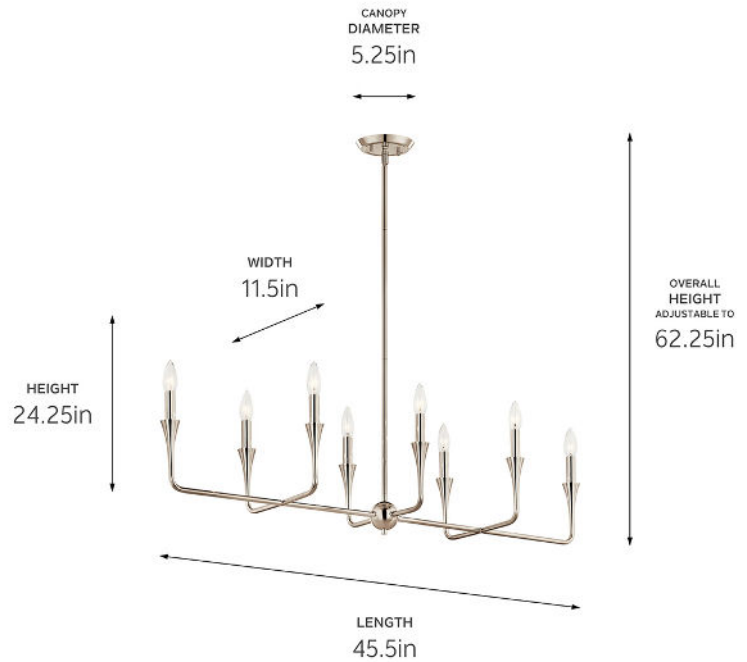

SPECIFICATIONS

Certifications/Qualifications

ADA Compliant	No
Prop65	No
Location Rating	Dry
	kichler.com/warranty

Dimensions

Height	24.25"
Overall Height	62.25"
Length	45.5"
Width	11.5"
Weight	7.02 LBS
Canopy Width	5.25"
Canopy Depth	0.75"

Electrical

Input Voltage	120 V

Light Source

Light Source	Bulb
Lamp Included	Not Included
# Of Bulbs/LED Modules	8
Max Or Nominal Watt	60 W
Lamp Type	B
Socket Type	E12 (Candelabra)
Dimmable	Yes

Mounting/Installation

Interior/Exterior	Interior Product
Mounting Weight	7.02 LBS
Lead Wire Length	144
Wire Connectors	Wire Nuts

FIXTURE ATTRIBUTES

Housing/Glass

Primary Material	Steel
Shade Included	No
Max Stem Tilt	90 °

Product/Ordering Information

SKU	52693PN
Finish	Polished Nickel
UPC	783927046428

Finishes

- Black
- Champagne Bronze™
- Polished Nickel