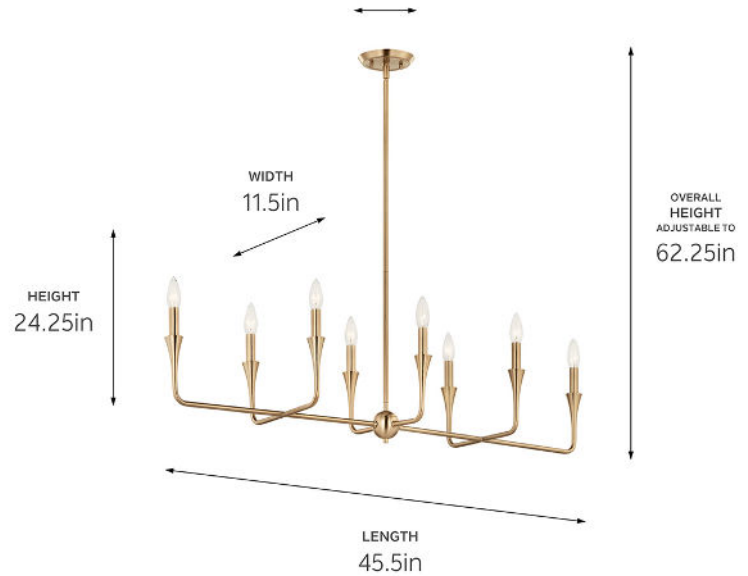

SPECIFICATIONS

Certifications/Qualifications

ADA Compliant	No
Prop65	Yes
Location Rating	Dry
	kichler.com/warranty

Dimensions

Height	24.25"
Overall Height	62.25"
Length	45.5"
Width	11.5"
Weight	7.02 LBS
Canopy Width	5.25"
Canopy Depth	0.75"

Electrical

Input Voltage	120 V

Light Source

Light Source	Bulb
Lamp Included	Not Included
# Of Bulbs/LED Modules	8
Max Or Nominal Watt	60 W
Lamp Type	B
Socket Type	E12 (Candelabra)
Dimmable	Yes

Mounting/Installation

Interior/Exterior	Interior Product
Mounting Weight	7.02 LBS
Lead Wire Length	144
Wire Connectors	Wire Nuts

FIXTURE ATTRIBUTES

Housing/Glass

Primary Material	Steel
Shade Included	No
Max Stem Tilt	90 °

Product/Ordering Information

SKU	52693CPZ
Finish	Champagne Bronze™
UPC	783927046435

Finishes

- Black
- Champagne Bronze™
- Polished Nickel