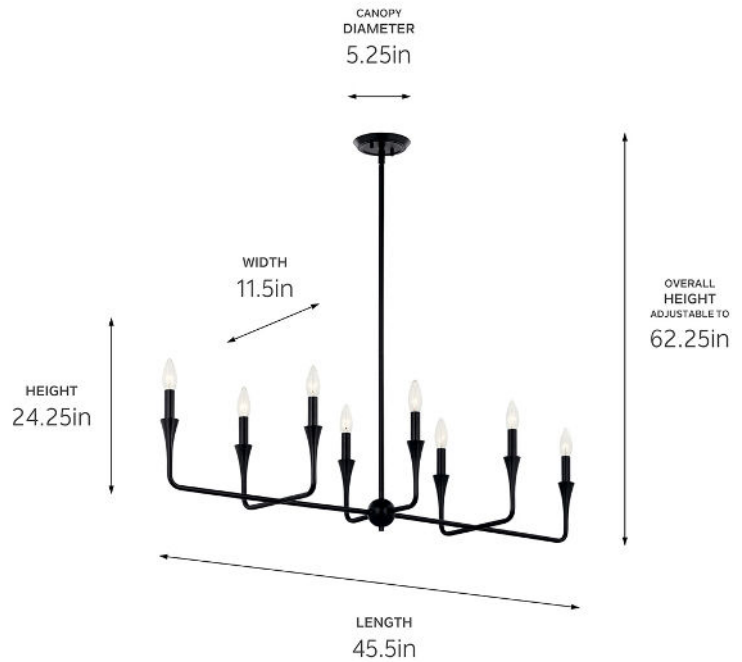

SPECIFICATIONS

Certifications/Qualifications

ADA Compliant	No
Prop65	No
Location Rating	Dry kichler.com/warranty

Dimensions

Height	24.25"
Overall Height	62.25"
Length	45.5"
Width	11.5"
Weight	7.02 LBS
Canopy Width	5.25"
Canopy Depth	0.75"

Electrical

Input Voltage	120 V

Light Source

Light Source	Bulb
Lamp Included	Not Included
# Of Bulbs/LED Modules	8
Max Or Nominal Watt	60 W
Lamp Type	B
Socket Type	E12 (Candelabra)
Dimmable	Yes

Mounting/Installation

Interior/Exterior	Interior Product
Mounting Weight	7.02 LBS
Lead Wire Length	144
Wire Connectors	Wire Nuts

FIXTURE ATTRIBUTES

Housing/Glass

Primary Material	Steel
Shade Included	No
Max Stem Tilt	90 °

Product/Ordering Information

SKU	52693BK
Finish	Black
UPC	783927046411

Finishes

- Black
- Champagne Bronze™
- Polished Nickel