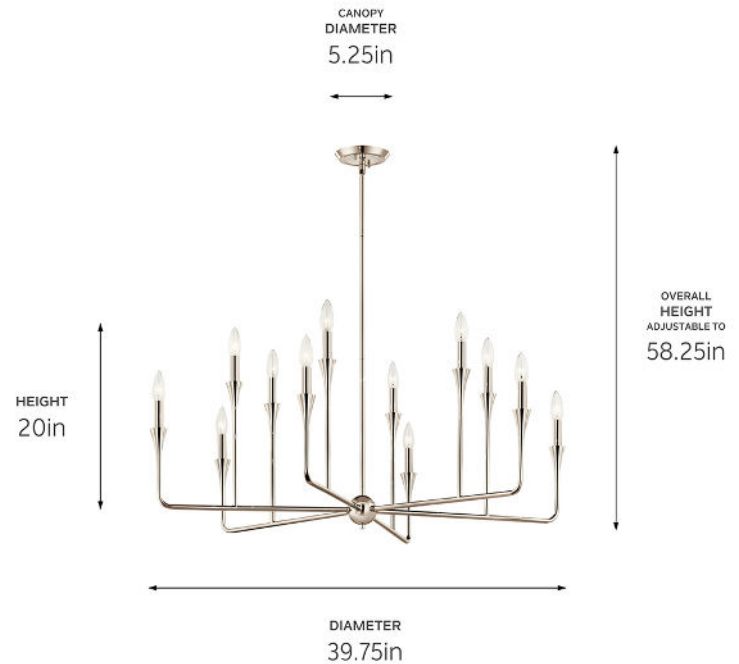

SPECIFICATIONS

Certifications/Qualifications

ADA Compliant	No
Prop65	No
Location Rating	Dry kichler.com/warranty

Dimensions

Height	20"
Overall Height	58.25"
Weight	10.18 LBS
Canopy Width	5.25"
Canopy Depth	0.75"

Electrical

Input Voltage	120 V

Light Source

Light Source	Bulb
Lamp Included	Not Included
# Of Bulbs/LED Modules	12
Max Or Nominal Watt	60 W
Lamp Type	B
Socket Type	E12 (Candelabra)
Dimmable	Yes

Mounting/Installation

Interior/Exterior	Interior Product
Mounting Weight	10.18 LBS
Lead Wire Length	144
Wire Connectors	Wire Nuts

FIXTURE ATTRIBUTES

Housing/Glass

Primary Material	Steel
Shade Included	No
Max Stem Tilt	90 °

Product/Ordering Information

SKU	52692PN
Finish	Polished Nickel
UPC	783927046367

Finishes

- Black
- Champagne Bronze™
- Polished Nickel