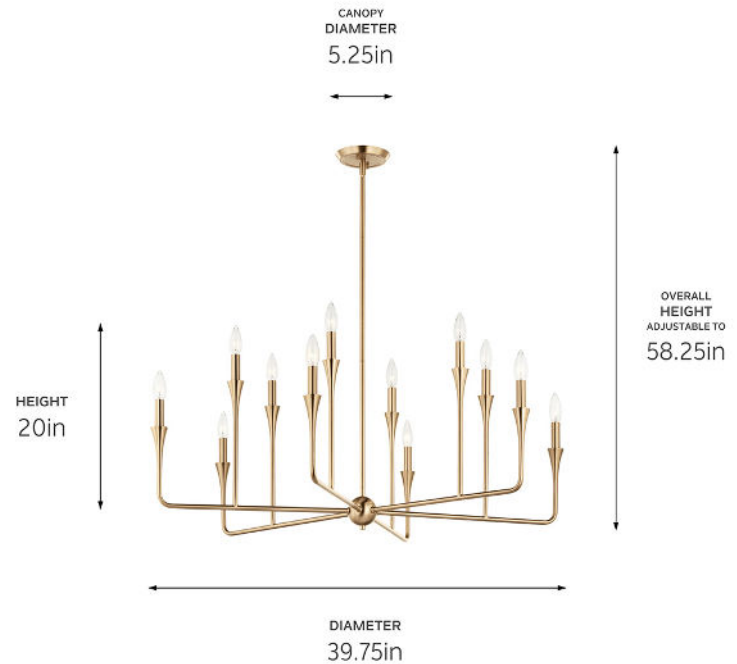

SPECIFICATIONS

Certifications/Qualifications

ADA Compliant	No
Prop65	Yes
Location Rating	Dry kichler.com/warranty

Dimensions

Height	20"
Overall Height	58.25"
Weight	10.18 LBS
Canopy Width	5.25"
Canopy Depth	0.75"

Electrical

Input Voltage	120 V

Light Source

Light Source	Bulb
Lamp Included	Not Included
# Of Bulbs/LED Modules	12
Max Or Nominal Watt	60 W
Lamp Type	B
Socket Type	E12 (Candelabra)
Dimmable	Yes

Mounting/Installation

Interior/Exterior	Interior Product
Mounting Weight	10.18 LBS
Lead Wire Length	144
Wire Connectors	Wire Nuts

FIXTURE ATTRIBUTES

Housing/Glass

Primary Material	Steel
Shade Included	No
Max Stem Tilt	90 °

Product/Ordering Information

SKU	52692CPZ
Finish	Champagne Bronze™
UPC	783927046374

Finishes

- Black
- Champagne Bronze™
- Polished Nickel