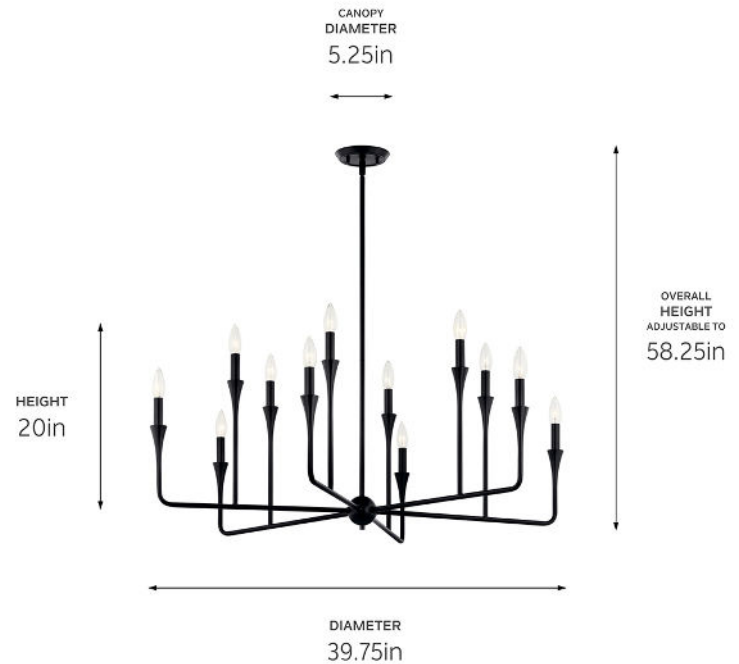

SPECIFICATIONS

Certifications/Qualifications

ADA Compliant	No
Prop65	No
Location Rating	Dry kichler.com/warranty

Dimensions

Height	20"
Overall Height	58.25"
Weight	10.18 LBS
Canopy Width	5.25"
Canopy Depth	0.75"

Electrical

Input Voltage	120 V

Light Source

Light Source	Bulb
Lamp Included	Not Included
# Of Bulbs/LED Modules	12
Max Or Nominal Watt	60 W
Lamp Type	B
Socket Type	E12 (Candelabra)
Dimmable	Yes

Mounting/Installation

Interior/Exterior	Interior Product
Mounting Weight	10.18 LBS
Lead Wire Length	144
Wire Connectors	Wire Nuts

FIXTURE ATTRIBUTES

Housing/Glass

Primary Material	Steel
Shade Included	No
Max Stem Tilt	90 °

Product/Ordering Information

SKU	52692BK
Finish	Black
UPC	783927046350

Finishes

- Black
- Champagne Bronze™
- Polished Nickel