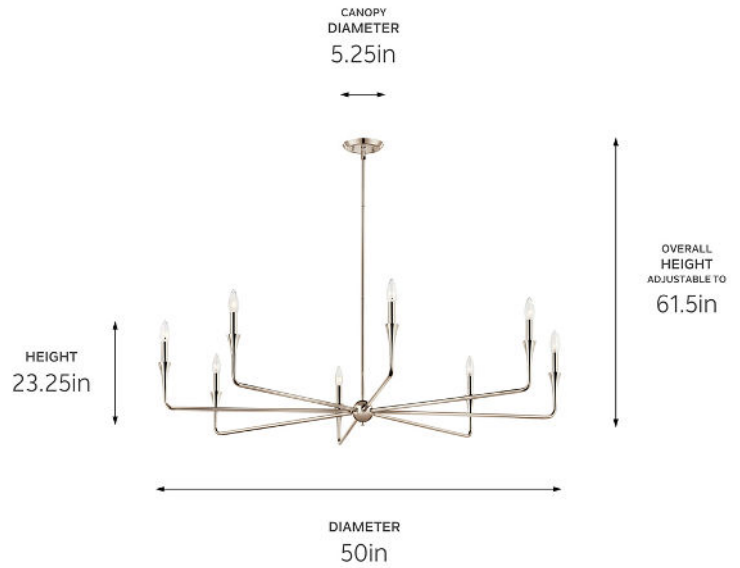

SPECIFICATIONS

Certifications/Qualifications

ADA Compliant	No
Prop65	No
Location Rating	Dry kichler.com/warranty

Dimensions

Height	23.25"
Overall Height	61.5"
Weight	9.24 LBS
Canopy Width	5.25"
Canopy Depth	0.75"

Electrical

Input Voltage	120 V

Light Source

Light Source	Bulb
Lamp Included	Not Included
# Of Bulbs/LED Modules	8
Max Or Nominal Watt	60 W
Lamp Type	B
Socket Type	E12 (Candelabra)
Dimmable	Yes

Mounting/Installation

Interior/Exterior	Interior Product
Mounting Weight	9.24 LBS
Lead Wire Length	144
Wire Connectors	Wire Nuts

FIXTURE ATTRIBUTES

Housing/Glass

Primary Material	Steel
Shade Included	No
Max Stem Tilt	90 °

Product/Ordering Information

SKU	52691PN
Finish	Polished Nickel
UPC	783927046305

Finishes

- Black
- Champagne Bronze™
- Polished Nickel