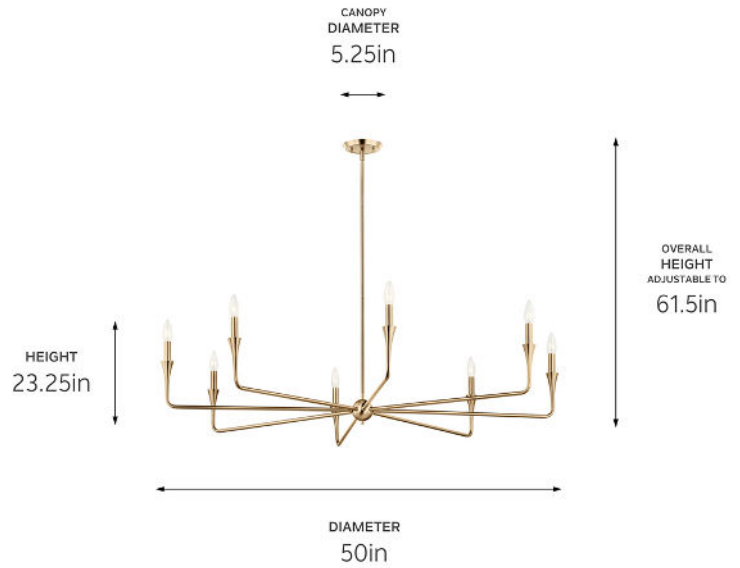

SPECIFICATIONS

Certifications/Qualifications

ADA Compliant	No
Prop65	Yes
Location Rating	Dry kichler.com/warranty

Dimensions

Height	23.25"
Overall Height	61.5"
Weight	9.24 LBS
Canopy Width	5.25"
Canopy Depth	0.75"

Electrical

Input Voltage	120 V

Light Source

Light Source	Bulb
Lamp Included	Not Included
# Of Bulbs/LED Modules	8
Max Or Nominal Watt	60 W
Lamp Type	B
Socket Type	E12 (Candelabra)
Dimmable	Yes

Mounting/Installation

Interior/Exterior	Interior Product
Mounting Weight	9.24 LBS
Lead Wire Length	144
Wire Connectors	Wire Nuts

FIXTURE ATTRIBUTES

Housing/Glass

Primary Material	Steel
Shade Included	No
Max Stem Tilt	90 °

Product/Ordering Information

SKU	52691CPZ
Finish	Champagne Bronze™
UPC	783927046312

Finishes

- Black
- Champagne Bronze™
- Polished Nickel