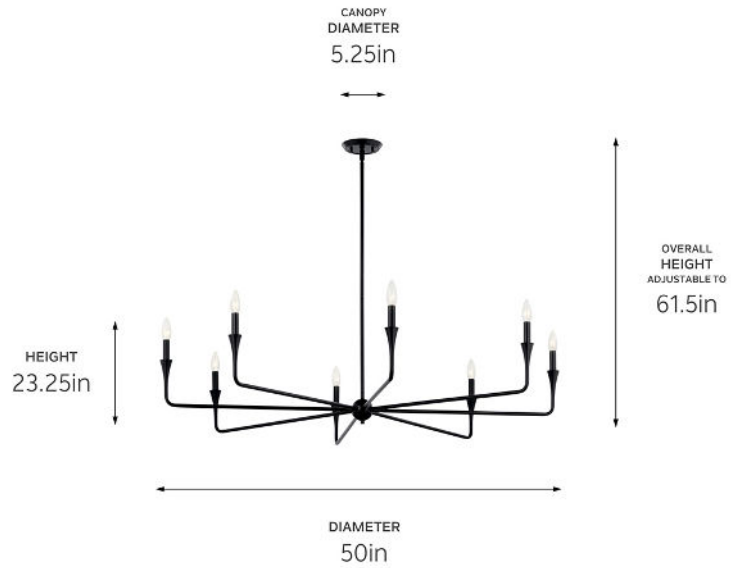

SPECIFICATIONS

Certifications/Qualifications

ADA Compliant	No
Prop65	No
Location Rating	Dry kichler.com/warranty

Dimensions

Height	23.25"
Overall Height	61.5"
Weight	9.24 LBS
Canopy Width	5.25"
Canopy Depth	0.75"

Electrical

Input Voltage	120 V

Light Source

Light Source	Bulb
Lamp Included	Not Included
# Of Bulbs/LED Modules	8
Max Or Nominal Watt	60 W
Lamp Type	B
Socket Type	E12 (Candelabra)
Dimmable	Yes

Mounting/Installation

Interior/Exterior	Interior Product
Mounting Weight	9.24 LBS
Lead Wire Length	144
Wire Connectors	Wire Nuts

FIXTURE ATTRIBUTES

Housing/Glass

Primary Material	Steel
Shade Included	No
Max Stem Tilt	90 °

Product/Ordering Information

SKU	52691BK
Finish	Black
UPC	783927046299

Finishes

- Black
- Champagne Bronze™
- Polished Nickel