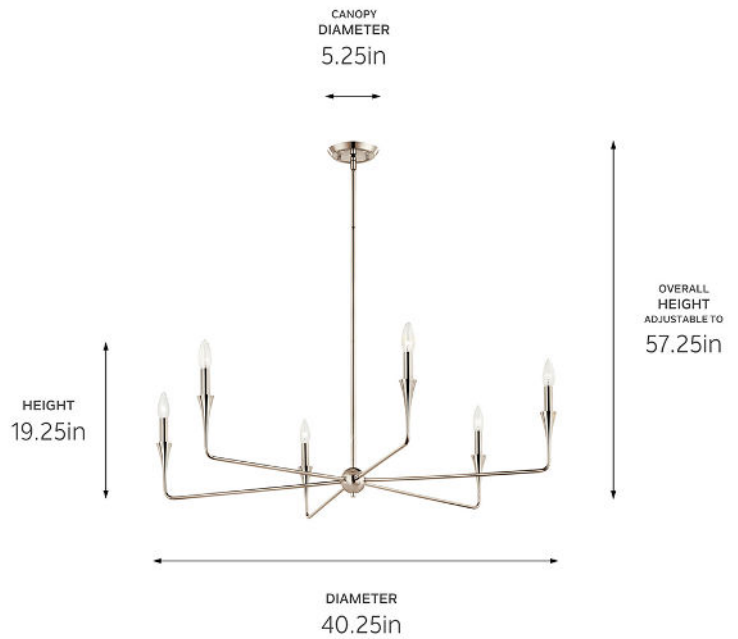

SPECIFICATIONS

Certifications/Qualifications

ADA Compliant	No
Prop65	No
Location Rating	Dry kichler.com/warranty

Dimensions

Height	19.25"
Overall Height	57.25"
Weight	6.16 LBS
Canopy Width	5.25"
Canopy Depth	0.75"

Electrical

Input Voltage	120 V

Light Source

Light Source	Bulb
Lamp Included	Not Included
# Of Bulbs/LED Modules	6
Max Or Nominal Watt	60 W
Lamp Type	B
Socket Type	E12 (Candelabra)
Dimmable	Yes

Mounting/Installation

Interior/Exterior	Interior Product
Mounting Weight	6.16 LBS
Lead Wire Length	144
Wire Connectors	Wire Nuts

FIXTURE ATTRIBUTES

Housing/Glass

Primary Material	Steel
Shade Included	No
Max Stem Tilt	90 °

Product/Ordering Information

SKU	52690PN
Finish	Polished Nickel
UPC	783927046275

Finishes

- Black
- Champagne Bronze™
- Polished Nickel