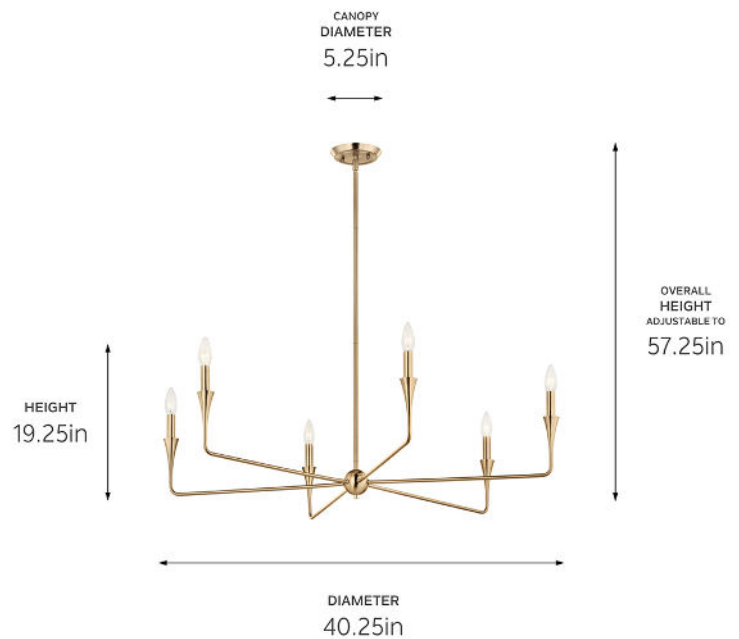

SPECIFICATIONS

Certifications/Qualifications

ADA Compliant	No
Prop65	Yes
Location Rating	Dry kichler.com/warranty

Dimensions

Height	19.25"
Overall Height	57.25"
Weight	6.16 LBS
Canopy Width	5.25"
Canopy Depth	0.75"

Electrical

Input Voltage	120 V

Light Source

Light Source	Bulb
Lamp Included	Not Included
# Of Bulbs/LED Modules	6
Max Or Nominal Watt	60 W
Lamp Type	B
Socket Type	E12 (Candelabra)
Dimmable	Yes

Mounting/Installation

Interior/Exterior	Interior Product
Mounting Weight	6.16 LBS
Lead Wire Length	144
Wire Connectors	Wire Nuts

FIXTURE ATTRIBUTES

Housing/Glass

Primary Material	Steel
Shade Included	No
Max Stem Tilt	90 °

Product/Ordering Information

SKU	52690CPZ
Finish	Champagne Bronze™
UPC	783927046282

Finishes

- Black
- Champagne Bronze™
- Polished Nickel