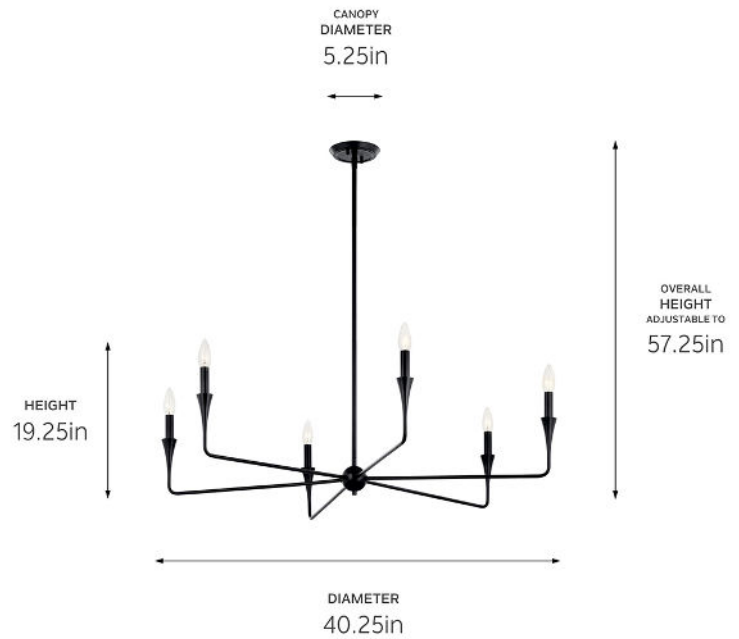

SPECIFICATIONS

Certifications/Qualifications

ADA Compliant	No
Prop65	No
Location Rating	Dry kichler.com/warranty

Dimensions

Height	19.25"
Overall Height	57.25"
Weight	6.16 LBS
Canopy Width	5.25"
Canopy Depth	0.75"

Electrical

Input Voltage	120 V

Light Source

Light Source	Bulb
Lamp Included	Not Included
# Of Bulbs/LED Modules	6
Max Or Nominal Watt	60 W
Lamp Type	B
Socket Type	E12 (Candelabra)
Dimmable	Yes

Mounting/Installation

Interior/Exterior	Interior Product
Mounting Weight	6.16 LBS
Lead Wire Length	144
Wire Connectors	Wire Nuts

FIXTURE ATTRIBUTES

Housing/Glass

Primary Material	Steel
Shade Included	No
Max Stem Tilt	90 °

Product/Ordering Information

SKU	52690BK
Finish	Black
UPC	783927046268

Finishes

- Black
- Champagne Bronze™
- Polished Nickel