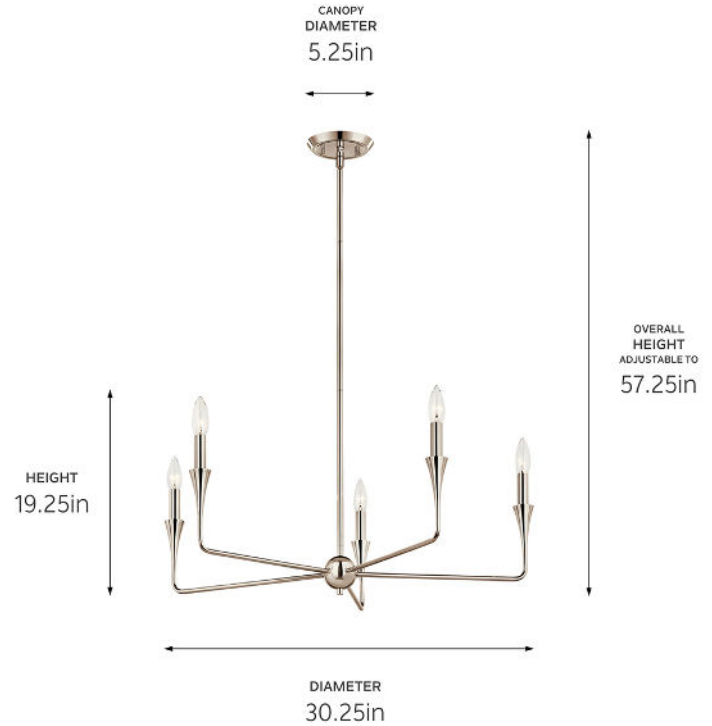

SPECIFICATIONS

Certifications/Qualifications

ADA Compliant	No
Prop65	No
Location Rating	Dry
	kichler.com/warranty

Dimensions

Height	19.25"
Overall Height	57.25"
Weight	4.95 LBS
Canopy Width	5.25"
Canopy Depth	0.75"

Electrical

Input Voltage	120 V

Light Source

Light Source	Bulb
Lamp Included	Not Included
# Of Bulbs/LED Modules	5
Max Or Nominal Watt	60 W
Lamp Type	B
Socket Type	E12 (Candelabra)
Dimmable	Yes

Mounting/Installation

Interior/Exterior	Interior Product
Mounting Weight	4.95 LBS
Lead Wire Length	144
Wire Connectors	Wire Nuts

FIXTURE ATTRIBUTES

Housing/Glass

Primary Material	Steel
Shade Included	No
Max Stem Tilt	90 °

Product/Ordering Information

SKU	52689PN
Finish	Polished Nickel
UPC	783927046336

Finishes

- Black
- Champagne Bronze™
- Polished Nickel