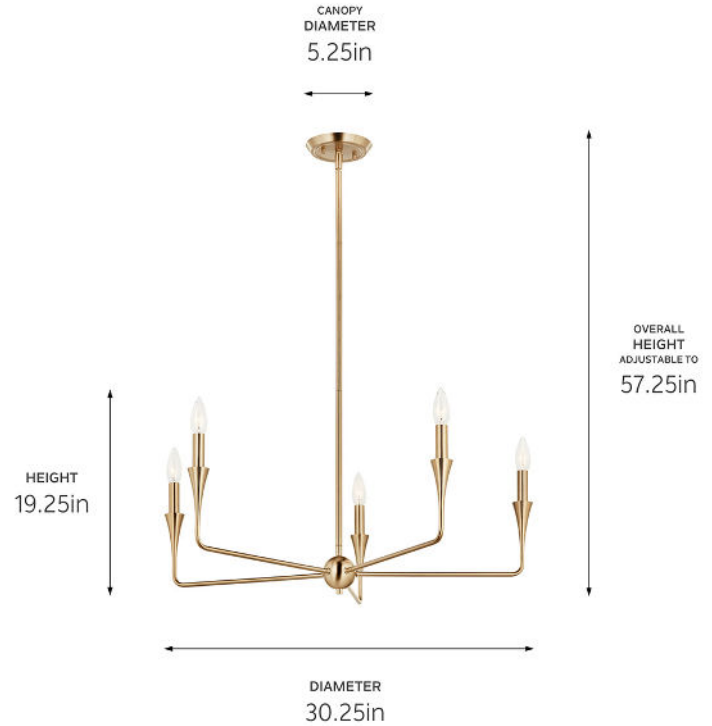

SPECIFICATIONS

Certifications/Qualifications

ADA Compliant	No
Prop65	Yes
Location Rating	Dry
	kichler.com/warranty

Dimensions

Height	19.25"
Overall Height	57.25"
Weight	4.95 LBS
Canopy Width	5.25"
Canopy Depth	0.75"

Electrical

Input Voltage	120 V

Light Source

Light Source	Bulb
Lamp Included	Not Included
# Of Bulbs/LED Modules	5
Max Or Nominal Watt	60 W
Lamp Type	B
Socket Type	E12 (Candelabra)
Dimmable	Yes

Mounting/Installation

Interior/Exterior	Interior Product
Mounting Weight	4.95 LBS
Lead Wire Length	144
Wire Connectors	Wire Nuts

FIXTURE ATTRIBUTES

Housing/Glass

Primary Material	Steel
Shade Included	No
Max Stem Tilt	90 °

Product/Ordering Information

SKU	52689CPZ
Finish	Champagne Bronze™
UPC	783927046343

Finishes

- Black
- Champagne Bronze™
- Polished Nickel