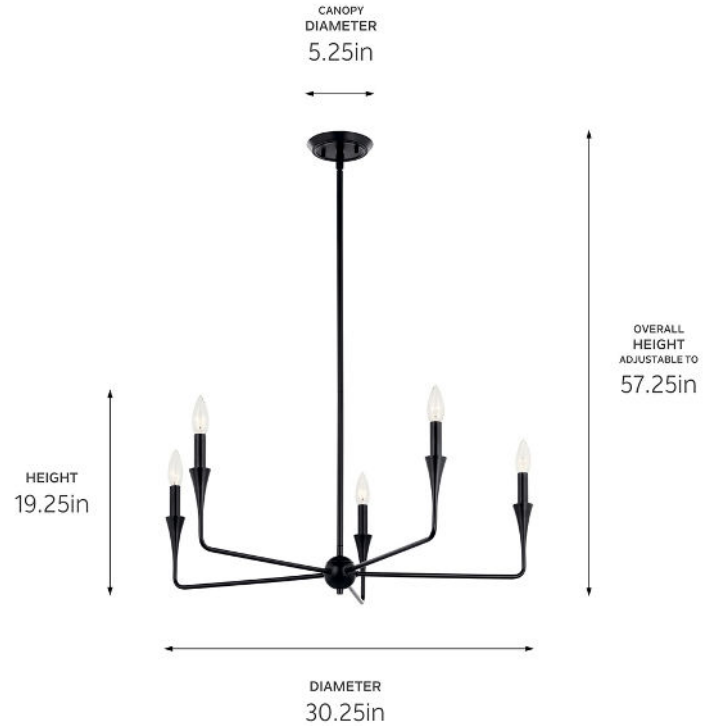

SPECIFICATIONS

Certifications/Qualifications

ADA Compliant	No
Prop65	No
Location Rating	Dry
	kichler.com/warranty

Dimensions

Height	19.25"
Overall Height	57.25"
Weight	4.95 LBS
Canopy Width	5.25"
Canopy Depth	0.75"

Electrical

Input Voltage	120 V

Light Source

Light Source	Bulb
Lamp Included	Not Included
# Of Bulbs/LED Modules	5
Max Or Nominal Watt	60 W
Lamp Type	B
Socket Type	E12 (Candelabra)
Dimmable	Yes

Mounting/Installation

Interior/Exterior	Interior Product
Mounting Weight	4.95 LBS
Lead Wire Length	144
Wire Connectors	Wire Nuts

FIXTURE ATTRIBUTES

Housing/Glass

Primary Material	Steel
Shade Included	No
Max Stem Tilt	90 °

Product/Ordering Information

SKU	52689BK
Finish	Black
UPC	783927046329

Finishes

- Black
- Champagne Bronze™
- Polished Nickel