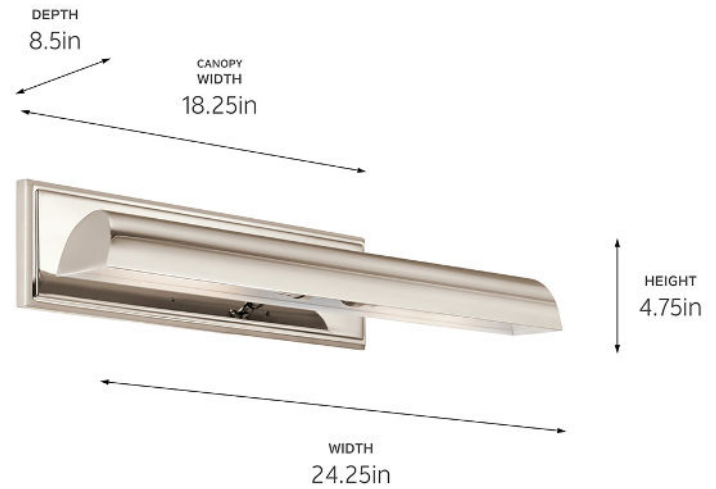

SPECIFICATIONS

Certifications/Qualifications

ADA Compliant	No
Prop65	No
Location Rating	Damp kichler.com/warranty

Dimensions

Height	4.75"
Width	24.25"
Height From Center Of Wall Opening (Spec Sheet)	2.5"
Extension	8.5"
Weight	4.2 LBS
Canopy Height	18.25"
Canopy Width	4.75"
Canopy Depth	1"

Electrical

Input Voltage	120 V

Light Source

Light Source	Bulb
Lamp Included	Not Included
# Of Bulbs/LED Modules	2
Max Or Nominal Watt	13 W
Lamp Type	T
Socket Type	E26 (Medium)
Dimmable	Yes

Mounting/Installation

Interior/Exterior	Interior Product
Mounting Weight	4.2 LBS
Lead Wire Length	6
Wire Connectors	Wire Nuts

FIXTURE ATTRIBUTES

Housing/Glass

Primary Material	Steel
Shade Included	Yes
Shade Description	Metal Cylinder Shade
Shade Dimensions	24.25 X 2.25

Product/Ordering Information

SKU	52686PN
Finish	Polished Nickel
UPC	783927046244

Finishes

- Black
- Champagne Bronze™
- Polished Nickel