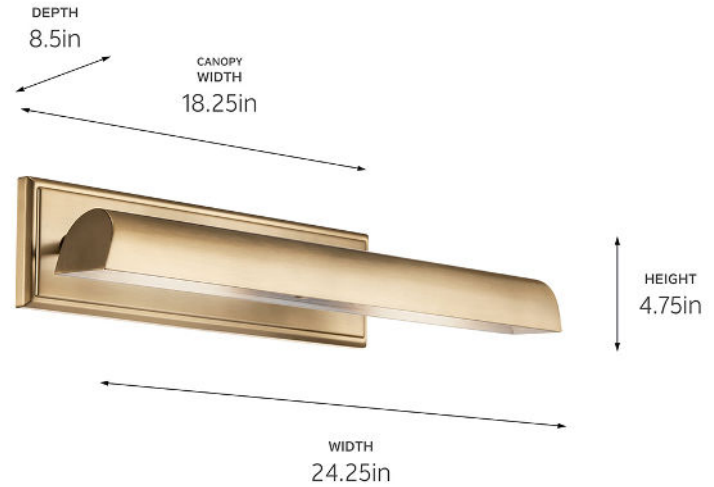

SPECIFICATIONS

Certifications/Qualifications

ADA Compliant	No
Prop65	Yes
Location Rating	Damp kichler.com/warranty

Dimensions

Height	4.75"
Width	24.25"
Height From Center Of Wall Opening (Spec Sheet)	2.5"
Extension	8.5"
Weight	4.2 LBS
Canopy Height	18.25"
Canopy Width	4.75"
Canopy Depth	1"

Electrical

Input Voltage	120 V

Light Source

Light Source	Bulb
Lamp Included	Not Included
# Of Bulbs/LED Modules	2
Max Or Nominal Watt	13 W
Lamp Type	T
Socket Type	E26 (Medium)
Dimmable	Yes

Mounting/Installation

Interior/Exterior	Interior Product
Mounting Weight	4.2 LBS
Lead Wire Length	6
Wire Connectors	Wire Nuts

FIXTURE ATTRIBUTES

Housing/Glass

Primary Material	Steel
Shade Included	Yes
Shade Description	Metal Cylinder Shade
Shade Dimensions	24.25 X 2.25

Product/Ordering Information

SKU	52686CPZ
Finish	Champagne Bronze™
UPC	783927046251

Finishes

- Black
- Champagne Bronze™
- Polished Nickel