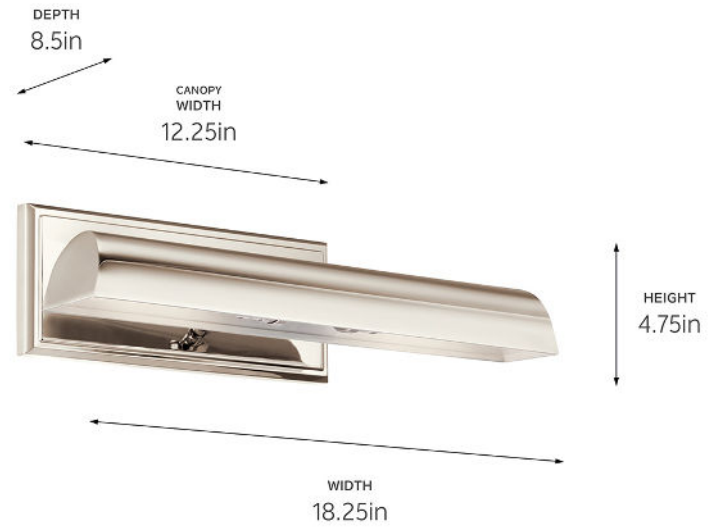

SPECIFICATIONS

Certifications/Qualifications

ADA Compliant	No
Prop65	No
Location Rating	Damp kichler.com/warranty

Dimensions

Height	4.75"
Width	18.25"
Height From Center Of Wall Opening (Spec Sheet)	2.5"
Extension	8.5"
Weight	3 LBS
Canopy Height	12.25"
Canopy Width	4.75"
Canopy Depth	1"

Electrical

Input Voltage	120 V

Light Source

Light Source	Bulb
Lamp Included	Not Included
# Of Bulbs/LED Modules	2
Max Or Nominal Watt	13 W
Lamp Type	T
Socket Type	E26 (Medium)
Dimmable	Yes

Mounting/Installation

Interior/Exterior	Interior Product
Mounting Weight	3 LBS
Lead Wire Length	6
Wire Connectors	Wire Nuts

FIXTURE ATTRIBUTES

Housing/Glass

Primary Material	Steel
Shade Included	Yes
Shade Description	Metal Cylinder Shade
Shade Dimensions	18.25 X 2.25

Product/Ordering Information

SKU	52685PN
Finish	Polished Nickel
UPC	783927046213

Finishes

- Black
- Champagne Bronze™
- Polished Nickel