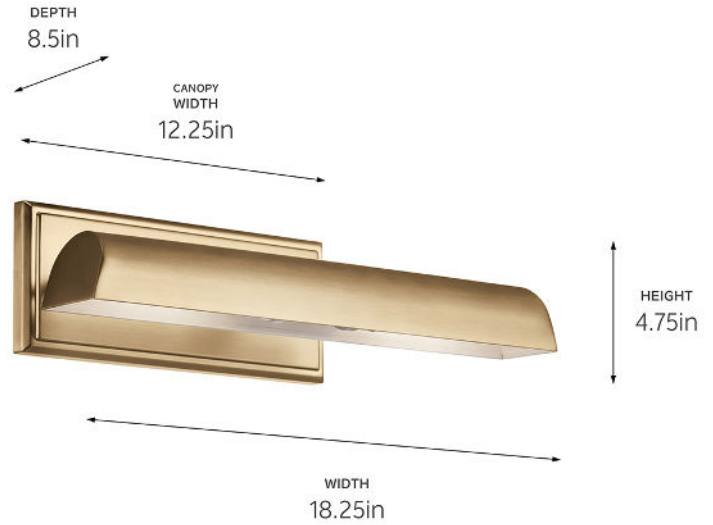

SPECIFICATIONS

Certifications/Qualifications

ADA Compliant	No
Prop65	Yes
Location Rating	Damp kichler.com/warranty

Dimensions

Height	4.75"
Width	18.25"
Height From Center Of Wall Opening (Spec Sheet)	2.5"
Extension	8.5"
Weight	3 LBS
Canopy Height	12.25"
Canopy Width	4.75"
Canopy Depth	1"

Electrical

Input Voltage	120 V

Light Source

Light Source	Bulb
Lamp Included	Not Included
# Of Bulbs/LED Modules	2
Max Or Nominal Watt	13 W
Lamp Type	T
Socket Type	E26 (Medium)
Dimmable	Yes

Mounting/Installation

Interior/Exterior	Interior Product
Mounting Weight	3 LBS
Lead Wire Length	6
Wire Connectors	Wire Nuts

FIXTURE ATTRIBUTES

Housing/Glass

Primary Material	Steel
Shade Included	Yes
Shade Description	Metal Cylinder Shade
Shade Dimensions	18.25 X 2.25

Product/Ordering Information

SKU	52685CPZ
Finish	Champagne Bronze™
UPC	783927046220

Finishes

- Black
- Champagne Bronze™
- Polished Nickel