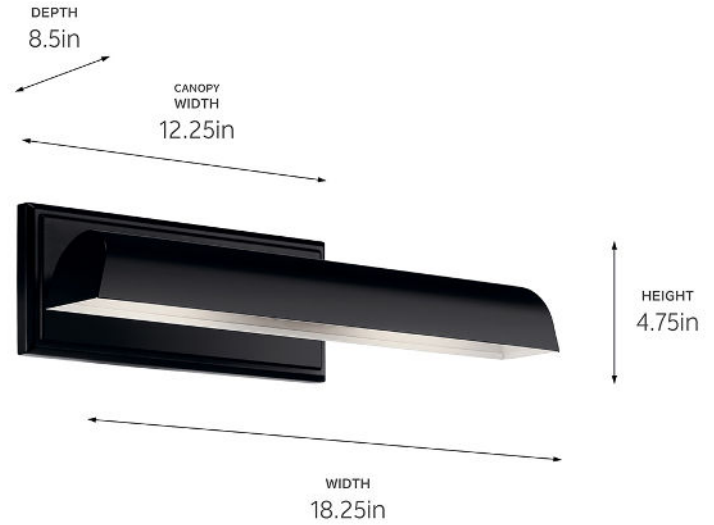

SPECIFICATIONS

Certifications/Qualifications

ADA Compliant	No
Prop65	No
Location Rating	Damp kichler.com/warranty

Dimensions

Height	4.75"
Width	18.25"
Height From Center Of Wall Opening (Spec Sheet)	2.5"
Extension	8.5"
Weight	3 LBS
Canopy Height	12.25"
Canopy Width	4.75"
Canopy Depth	1"

Electrical

Input Voltage	120 V

Light Source

Light Source	Bulb
Lamp Included	Not Included
# Of Bulbs/LED Modules	2
Max Or Nominal Watt	13 W
Lamp Type	T
Socket Type	E26 (Medium)
Dimmable	Yes

Mounting/Installation

Interior/Exterior	Interior Product
Mounting Weight	3 LBS
Lead Wire Length	6
Wire Connectors	Wire Nuts

FIXTURE ATTRIBUTES

Housing/Glass

Primary Material	Steel
Shade Included	Yes
Shade Description	Metal Cylinder Shade
Shade Dimensions	18.25 X 2.25

Product/Ordering Information

SKU	52685BK
Finish	Black
UPC	783927046206

Finishes

- Black
- Champagne Bronze™
- Polished Nickel