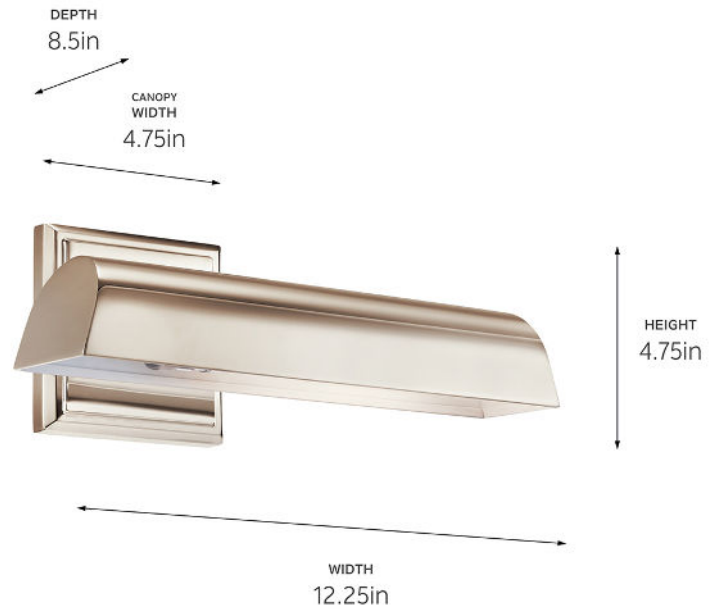

SPECIFICATIONS

Certifications/Qualifications

ADA Compliant	No
Prop65	No
Location Rating	Damp kichler.com/warranty

Dimensions

Height	4.75"
Width	12.25"
Height From Center Of Wall Opening (Spec Sheet)	2.5"
Extension	8.5"
Weight	1.85 LBS
Canopy Height	4.75"
Canopy Width	4.75"
Canopy Depth	1"

Electrical

Input Voltage	120 V

Light Source

Light Source	Bulb
Lamp Included	Not Included
# Of Bulbs/LED Modules	1
Max Or Nominal Watt	13 W
Lamp Type	T
Socket Type	E26 (Medium)
Dimmable	Yes

Mounting/Installation

Interior/Exterior	Interior Product
Mounting Weight	1.85 LBS
Lead Wire Length	6
Wire Connectors	Wire Nuts

FIXTURE ATTRIBUTES

Housing/Glass

Primary Material	Steel
Shade Included	Yes
Shade Description	Metal Cylinder Shade
Shade Dimensions	12.25 X 2.25

Product/Ordering Information

SKU	52684PN
Finish	Polished Nickel
UPC	783927046183

Finishes

- Black
- Champagne Bronze™
- Polished Nickel