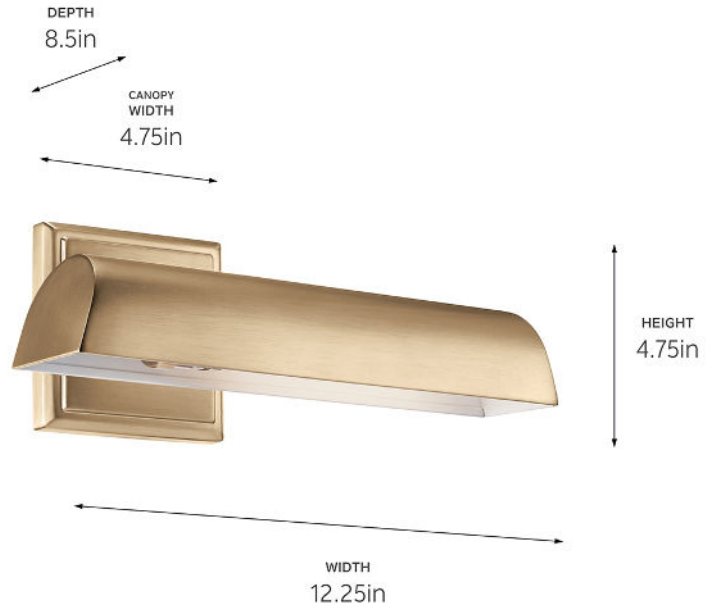

SPECIFICATIONS

Certifications/Qualifications

ADA Compliant	No
Prop65	Yes
Location Rating	Damp kichler.com/warranty

Dimensions

Height	4.75"
Width	12.25"
Height From Center Of Wall Opening (Spec Sheet)	2.5"
Extension	8.5"
Weight	1.85 LBS
Canopy Height	4.75"
Canopy Width	4.75"
Canopy Depth	1"

Electrical

Input Voltage	120 V

Light Source

Light Source	Bulb
Lamp Included	Not Included
# Of Bulbs/LED Modules	1
Max Or Nominal Watt	13 W
Lamp Type	T
Socket Type	E26 (Medium)
Dimmable	Yes

Mounting/Installation

Interior/Exterior	Interior Product
Mounting Weight	1.85 LBS
Lead Wire Length	6
Wire Connectors	Wire Nuts

FIXTURE ATTRIBUTES

Housing/Glass

Primary Material	Steel
Shade Included	Yes
Shade Description	Metal Cylinder Shade
Shade Dimensions	12.25 X 2.25

Product/Ordering Information

SKU	52684CPZ
Finish	Champagne Bronze™
UPC	783927046190

Finishes

- Black
- Champagne Bronze™
- Polished Nickel