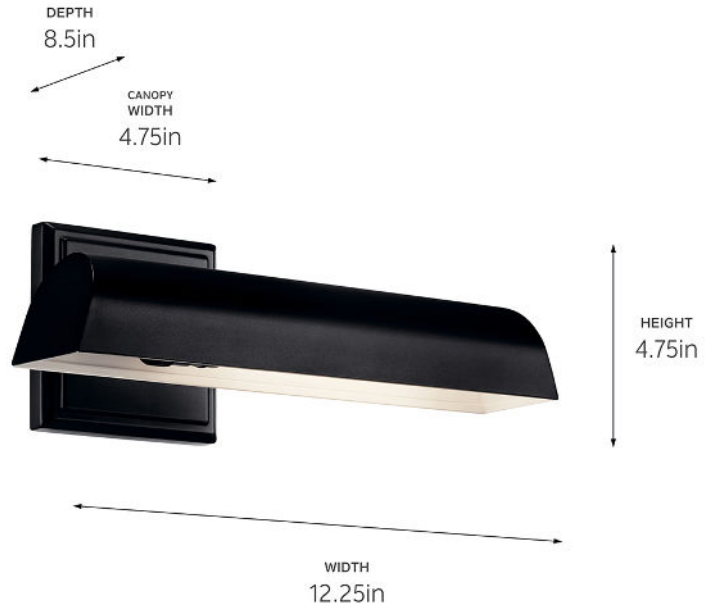

SPECIFICATIONS

Certifications/Qualifications

ADA Compliant	No
Prop65	No
Location Rating	Damp kichler.com/warranty

Dimensions

Height	4.75"
Width	12.25"
Height From Center Of Wall Opening (Spec Sheet)	2.5"
Extension	8.5"
Weight	1.85 LBS
Canopy Height	4.75"
Canopy Width	4.75"
Canopy Depth	1"

Electrical

Input Voltage	120 V

Light Source

Light Source	Bulb
Lamp Included	Not Included
# Of Bulbs/LED Modules	1
Max Or Nominal Watt	13 W
Lamp Type	T
Socket Type	E26 (Medium)
Dimmable	Yes

Mounting/Installation

Interior/Exterior	Interior Product
Mounting Weight	1.85 LBS
Lead Wire Length	6
Wire Connectors	Wire Nuts

FIXTURE ATTRIBUTES

Housing/Glass

Primary Material	Steel
Shade Included	Yes
Shade Description	Metal Cylinder Shade
Shade Dimensions	12.25 X 2.25

Product/Ordering Information

SKU	52684BK
Finish	Black
UPC	783927046176

Finishes

- Black
- Champagne Bronze™
- Polished Nickel