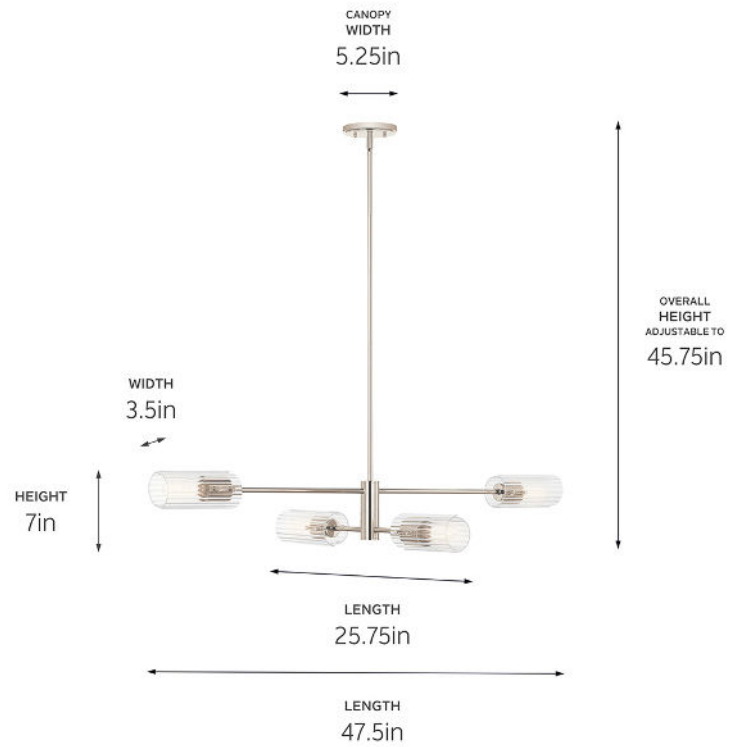

SPECIFICATIONS

Certifications/Qualifications

ADA Compliant	No
Prop65	No
Location Rating	Dry kichler.com/warranty

Dimensions

Height	7"
Overall Height	45.75"
Length	47.5"
Width	5.25"
Weight	8.7 LBS
Canopy Width	5.25"
Canopy Depth	0.75"

Electrical

Input Voltage	120 V

Light Source

Light Source	Bulb
Lamp Included	Not Included
# Of Bulbs/LED Modules	4
Max Or Nominal Watt	60 W
Lamp Type	T
Socket Type	E26 (Medium)
Dimmable	Yes

Mounting/Installation

Interior/Exterior	Interior Product
Mounting Weight	6.1 LBS
Lead Wire Length	144
Wire Connectors	Wire Nuts

FIXTURE ATTRIBUTES

Housing/Glass

Primary Material	Steel
Shade Included	No
Max Stem Tilt	90 °

Product/Ordering Information

SKU	52681PN
Finish	Polished Nickel
UPC	783927046084

Finishes

- Black
- Champagne Bronze™
- Polished Nickel