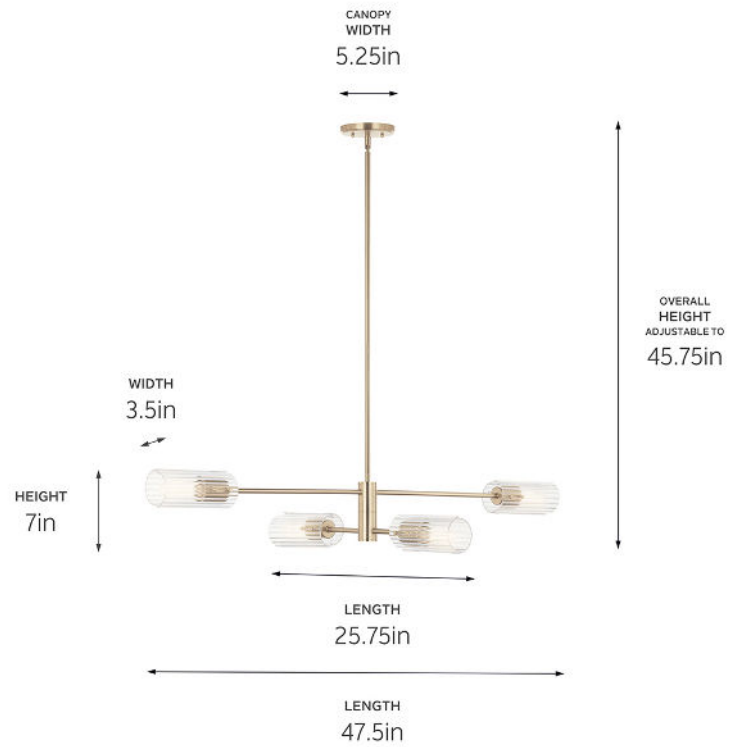

SPECIFICATIONS

Certifications/Qualifications

ADA Compliant	No
Prop65	Yes
Location Rating	Dry kichler.com/warranty

Dimensions

Height	7"
Overall Height	45.75"
Length	47.5"
Width	5.25"
Weight	8.7 LBS
Canopy Width	5.25"
Canopy Depth	0.75"

Electrical

Input Voltage	120 V

Light Source

Light Source	Bulb
Lamp Included	Not Included
# Of Bulbs/LED Modules	4
Max Or Nominal Watt	60 W
Lamp Type	T
Socket Type	E26 (Medium)
Dimmable	Yes

Mounting/Installation

Interior/Exterior	Interior Product
Mounting Weight	6.1 LBS
Lead Wire Length	144
Wire Connectors	Wire Nuts

FIXTURE ATTRIBUTES

Housing/Glass

Primary Material	Steel
Shade Included	No
Max Stem Tilt	90 °

Product/Ordering Information

SKU	52681CPZ
Finish	Champagne Bronze™
UPC	783927045681

Finishes

- Black
- Champagne Bronze™
- Polished Nickel