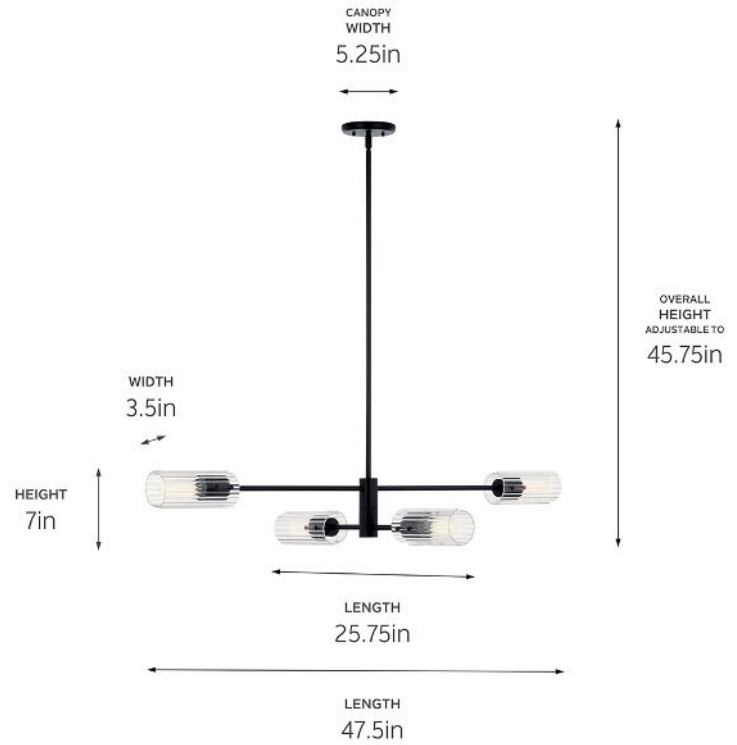

SPECIFICATIONS

Certifications/Qualifications

ADA Compliant	No
Prop65	No
Location Rating	Dry kichler.com/warranty

Dimensions

Height	7"
Overall Height	45.75"
Length	47.5"
Width	5.25"
Weight	8.7 LBS
Canopy Width	5.25"
Canopy Depth	0.75"

Electrical

Input Voltage	120 V

Light Source

Light Source	Bulb
Lamp Included	Not Included
# Of Bulbs/LED Modules	4
Max Or Nominal Watt	60 W
Lamp Type	T
Socket Type	E26 (Medium)
Dimmable	Yes

Mounting/Installation

Interior/Exterior	Interior Product
Mounting Weight	6.1 LBS
Lead Wire Length	144
Wire Connectors	Wire Nuts

FIXTURE ATTRIBUTES

Housing/Glass

Primary Material	Steel
Shade Included	No
Max Stem Tilt	90 °

Product/Ordering Information

SKU	52681BK
Finish	Black
UPC	783927046077

Finishes

- Black
- Champagne Bronze™
- Polished Nickel